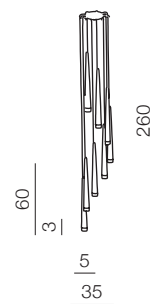

Stylo 3  MULTICOLOR

- 1 AZ0118 (black)
- 2 AZ0207 (white)
- 3 AZ0133 (chrome)

G9 3x 40W
metal/glass/white

Stylo 5  MULTICOLOR

- 1 AZ0119 (black)
- 2 AZ0208 (white)
- 3 AZ0134 (chrome)

G9 5x 40W
metal/glass