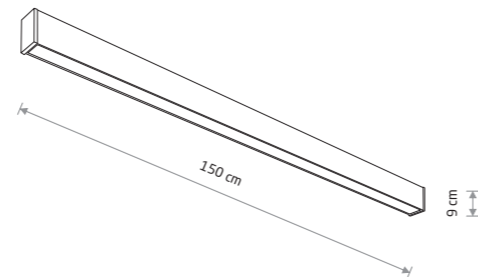

OUTLINE LED S
11360

OUTLINE LED S
painted aluminum, plastic PC

■ 11360

OUTLINE LED M
11361

OUTLINE LED M
painted aluminum, plastic PC

■ 11361

OUTLINE LED L
11362

OUTLINE LED L
painted aluminum, plastic PC

■ 11362

OUTLINE LED S 11360

Item No.	Power	Colour temp.	Luminous flux	Beam angle	Colour Rendering Index (CRI)	Input	Safety type	Power factor	Ingress protection	Lifetime
11360	20W LED	3000K	1200 lm	100°	>80	~220-230 V, 50/60 Hz	⊕	>0.9	IP44	30000h
11361	35W LED	3000K	1800 lm	100°	>80	~220-230 V, 50/60 Hz	⊕	>0.9	IP44	30000h
11362	50W LED	3000K	3000 lm	100°	>80	~220-230 V, 50/60 Hz	⊕	>0.9	IP44	30000h