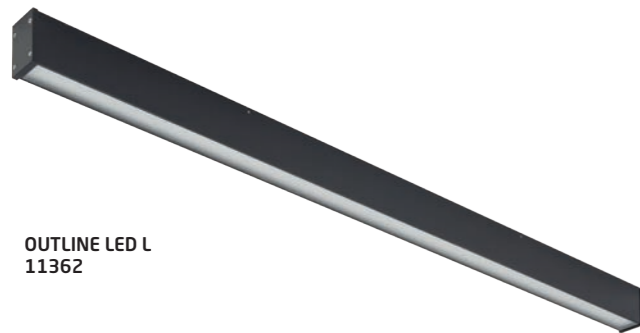

OUTLINE LED S
11360

OUTLINE LED S
painted aluminum, plastic PC

■ 11360

OUTLINE LED M
11361

OUTLINE LED M
painted aluminum, plastic PC

■ 11361

OUTLINE LED L
11362

OUTLINE LED L
painted aluminum, plastic PC

■ 11362

OUTLINE LED S 11360

Item No.	Power	Colour temp.	Luminous flux	Beam angle	Colour Rendering Index (CRI)	Input	Safety type	Power factor	Ingress protection	Lifetime
11360	20W LED	3000K	1200 lm	100°	>80	~220-230 V, 50/60 Hz	⊕	>0.9	IP44	30000h
11361	35W LED	3000K	1800 lm	100°	>80	~220-230 V, 50/60 Hz	⊕	>0.9	IP44	30000h
11362	50W LED	3000K	3000 lm	100°	>80	~220-230 V, 50/60 Hz	⊕	>0.9	IP44	30000h