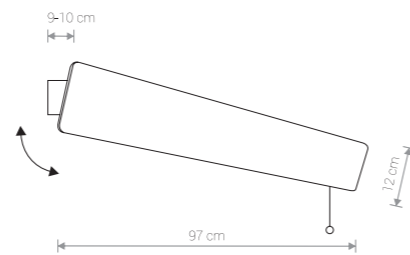

OSLO

drewno, stal / wood, steel / дерево, сталь, латунь

9313 ● SMOKED OAK

9634 ● OAK

⚡ 1x T8 LED, 16W, included