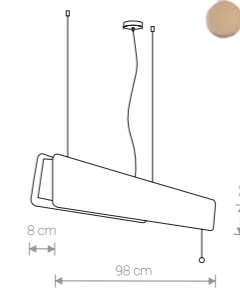

OSLO LED

drewno, stal / wood, steel / дерево, сталь, латунь

9315 ● SMOKED OAK

9698 ● OAK

⚡ 1x T8 LED, 16W, included

NAME	SIZE	POWER	COLOUR TEMP.	LUMINOUS FLUX	BEAM ANGLE	COLOUR RENDERING INDEX (CRI >=)	INPUT	POWER FACTOR	LED DRIVER	LIFETIME	MATERIAL
LED TUBE T8	60 cm	11W	3000K	950-1000 lm	200°	80	~230V, 50Hz	> 0,9	INCL.	25 000 h	CLEAR GLASS
LED TUBE T8	90 cm	16W	3000K	1400-1500 lm	200°	80	~230V, 50Hz	> 0,9	INCL.	25 000 h	CLEAR GLASS