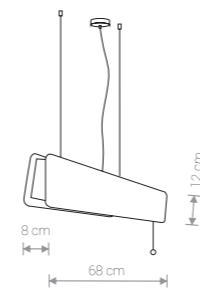

OSLO LED

drewno, stal / wood, steel / дерево, сталь, латунь

9314 ● SMOKED OAK

9635 ● OAK

⚡ 1x T8 LED, 11W, included