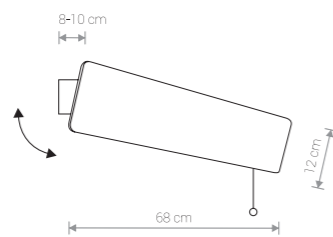

OSLO

drewno, stal / wood, steel / дерево, сталь, латунь

9312 ● SMOKED OAK

9701 ● OAK

⚡ 1x T8 LED, 11W, included