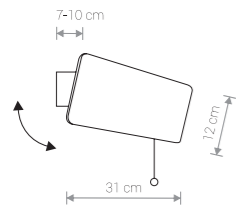

OSLO

drewno, stal / wood, steel / дерево, сталь, латунь

9311 ● SMOKED OAK

9700 ● OAK

⚡ 1x E14, max 40W