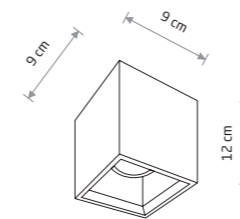

SHY M 9393

SHY S 9390

**SHY S**  
concrete

9390

1xGU10, max 10W only LED

**BOLD S**  
concrete

9388

1xGU10, max 10W only LED