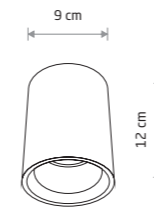

SOLID 9721

SOLID 9721

**SOLID**  
concrete, glass

9721

2xE27, max 25W only LED

**SHY M**  
concrete

9393

1xGU10, max 15W only LED

SHY M 9393

SHY S 9390

**SHY S**  
concrete

9390

1xGU10, max 10W only LED

**BOLD S**  
concrete

9388

1xGU10, max 10W only LED

BOLD S 9388

BOLD M 9392

**BOLD M**  
concrete

9392

1xGU10 ES111, max 15W only LED