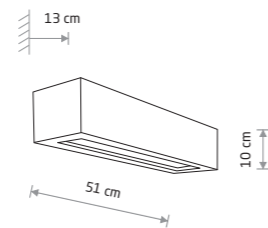

SOLID 9721

SOLID 9721

**SOLID**  
concrete, glass

9721

2xE27, max 25W only LED

**SHY M**  
concrete

9393

1xGU10, max 15W only LED