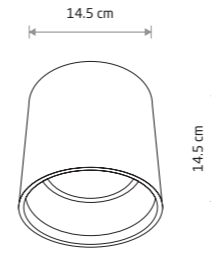

SOLID 9721

SOLID 9721

**SOLID**  
concrete, glass

9721

2xE27, max 25W only LED

**SHY M**  
concrete

9393

1xGU10, max 15W only LED

SHY M 9393

SHY S 9390

**SHY S**  
concrete

9390

1xGU10, max 10W only LED

**BOLD S**  
concrete

9388

1xGU10, max 10W only LED

BOLD S 9388

BOLD M 9392

**BOLD M**  
concrete

9392

1xGU10 ES111, max 15W only LED