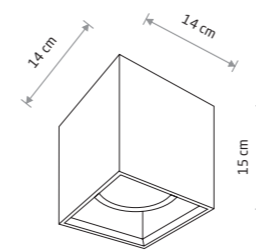

BOLD M
concrete

9392

1xGU10 ES111, max 15W only LED