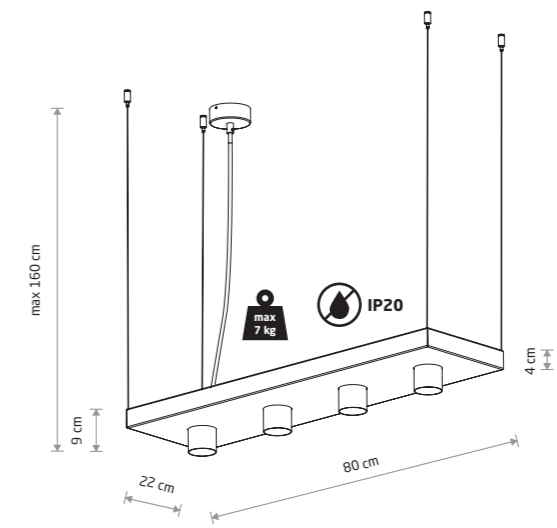

PLANT 9381

PLANT 9381

PLANT 9382

PLANT

painted steel, steel

□ 9382 ■ 9381

● 4xGU10, max 10W only LED

■ BLACK P013 RAL 9005 □ WHITE P004 RAL 9003