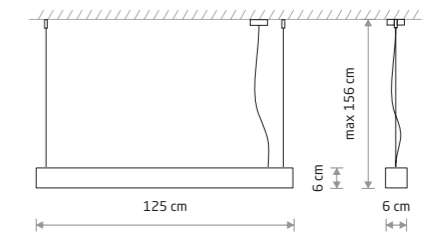

### SOFT LED 90X6

painting aluminum, plastic PMMA

□ 7547 ■ 7535

● — 1xLED TUBE T8, max 16W, included

SOFT LED 120X6 7525