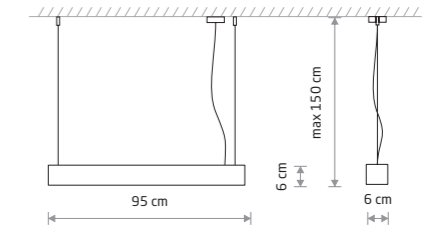

### SOFT LED 90X6

painting aluminum, plastic PMMA

□ 7547 ■ 7535

● — 1xLED TUBE T8, max 16W, included

SOFT LED 120X6 7525