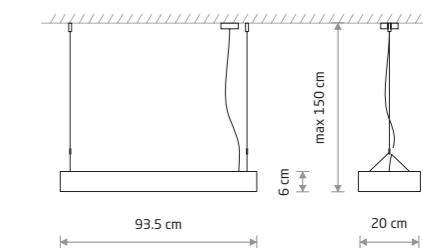

### SOFT LED 120X6

painting aluminum, plastic PMMA

□ 7537 ■ 7525

● — 1xLED TUBE T8, max 22W, included

SOFT LED 90X20 7532