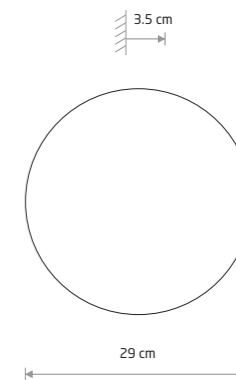

RING MIRROR LED L  
10278

RING MIRROR LED M  
10277

RING MIRROR LED S 10276

RING MIRROR LED L

glass, painted steel

10278

RING MIRROR LED S

glass, painted steel

10276

RING MIRROR LED M

glass, painted steel

10277

| Item No. | Power   | Colour temp. | Luminous flux | Colour Rendering Index (CRI) | Input                | Safety type | Power factor | Ingress protection | Lifetime |
|----------|---------|--------------|---------------|------------------------------|----------------------|-------------|--------------|--------------------|----------|
| 10276    | 7W LED  | 3000K        | 30 lm         | >90                          | ~220-230 V, 50/60 Hz | ⊕           | >0.5         | IP20               | 30000h   |
| 10277    | 10W LED | 3000K        | 60 lm         | >90                          | ~220-230 V, 50/60 Hz | ⊕           | >0.5         | IP20               | 30000h   |
| 10278    | 13W LED | 3000K        | 90 lm         | >90                          | ~220-230 V, 50/60 Hz | ⊕           | >0.5         | IP20               | 30000h   |