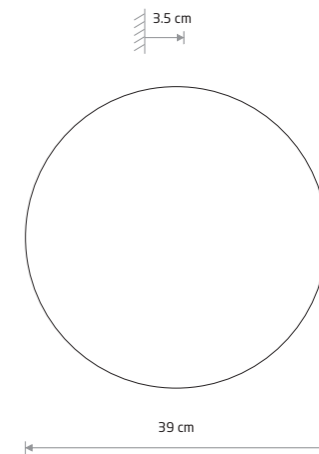

RING MIRROR LED L  
10278

RING MIRROR LED M  
10277

RING MIRROR LED S 10276

RING MIRROR LED L

glass, painted steel

10278

RING MIRROR LED S

glass, painted steel

10276

RING MIRROR LED M

glass, painted steel

10277

| Item No. | Power   | Colour temp. | Luminous flux | Colour Rendering Index (CRI) | Input                | Safety type | Power factor | Ingress protection | Lifetime |
|----------|---------|--------------|---------------|------------------------------|----------------------|-------------|--------------|--------------------|----------|
| 10276    | 7W LED  | 3000K        | 30 lm         | >90                          | ~220-230 V, 50/60 Hz | ⊕           | >0.5         | IP20               | 30000h   |
| 10277    | 10W LED | 3000K        | 60 lm         | >90                          | ~220-230 V, 50/60 Hz | ⊕           | >0.5         | IP20               | 30000h   |
| 10278    | 13W LED | 3000K        | 90 lm         | >90                          | ~220-230 V, 50/60 Hz | ⊕           | >0.5         | IP20               | 30000h   |