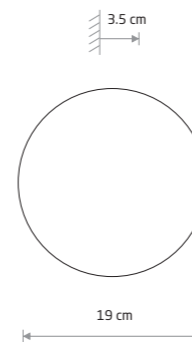

RING MIRROR LED L  
10278

RING MIRROR LED M  
10277

RING MIRROR LED S 10276

RING MIRROR LED L

glass, painted steel

10278

RING MIRROR LED S

glass, painted steel

10276

RING MIRROR LED M

glass, painted steel

10277

| Item No. | Power   | Colour temp. | Luminous flux | Colour Rendering Index (CRI) | Input                | Safety type | Power factor | Ingress protection | Lifetime |
|----------|---------|--------------|---------------|------------------------------|----------------------|-------------|--------------|--------------------|----------|
| 10276    | 7W LED  | 3000K        | 30 lm         | >90                          | ~220-230 V, 50/60 Hz | ⊕           | >0.5         | IP20               | 30000h   |
| 10277    | 10W LED | 3000K        | 60 lm         | >90                          | ~220-230 V, 50/60 Hz | ⊕           | >0.5         | IP20               | 30000h   |
| 10278    | 13W LED | 3000K        | 90 lm         | >90                          | ~220-230 V, 50/60 Hz | ⊕           | >0.5         | IP20               | 30000h   |