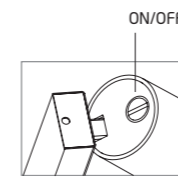

MONO LONG

painting steel, plastic ABS

- 7726
- 7730
- 7672
- 7675

2xGU10, max 10W only LED

solid brass, painting steel, plastic ABS

- 7733

2xGU10, max 10W only LED

MONO 7840