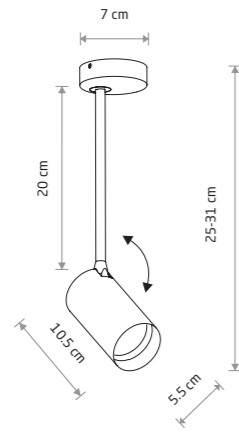

MONO LONG S 7727

MONO LONG S

painting steel, plastic ABS

- 7724
- 7727
- 7670
- 7673

1xGU10, max 10W only LED

solid brass, painting steel, plastic ABS

- 7731

1xGU10, max 10W only LED

MONO LONG M

painting steel, plastic ABS

- 7725
- 7728
- 7671
- 7674

1xGU10, max 10W only LED

solid brass, painting steel, plastic ABS

- 7732

1xGU10, max 10W only LED

MONO 7786

MONO

painting steel, plastic ABS

- 7787
- 7786
- 7773
- 7765

1xGU10, max 10W only LED

solid brass, painting steel, plastic ABS

- 7781

1xGU10, max 10W only LED

MONO LONG 7730

MONO

painting steel, plastic ABS

- 7808
- 7840
- 7772
- 7764

1xGU10, max 10W only LED

solid brass, painting steel, plastic ABS

- 7780

1xGU10, max 10W only LED