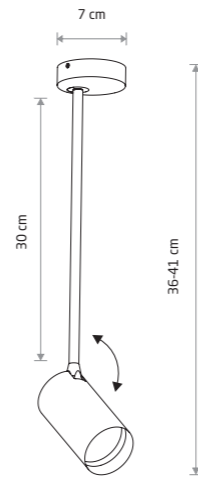

MONO LONG S 7727

MONO LONG S

painting steel, plastic ABS

- 7724
- 7727
- 7670
- 7673

1xGU10, max 10W only LED

solid brass, painting steel, plastic ABS

- 7731

1xGU10, max 10W only LED

MONO LONG M

painting steel, plastic ABS

- 7725
- 7728
- 7671
- 7674

1xGU10, max 10W only LED

solid brass, painting steel, plastic ABS

- 7732

1xGU10, max 10W only LED

MONO 7786

MONO

painting steel, plastic ABS

- 7787
- 7786
- 7773
- 7765

1xGU10, max 10W only LED

solid brass, painting steel, plastic ABS

- 7781

1xGU10, max 10W only LED

MONO LONG 7730