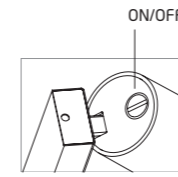

MONO LONG M

painting steel, plastic ABS

- 7725
- 7728
- 7671
- 7674

1xGU10, max 10W only LED

solid brass, painting steel, plastic ABS

- 7732

1xGU10, max 10W only LED

MONO 7786