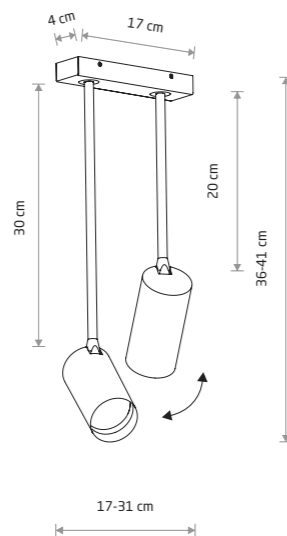

MONO

painting steel, plastic ABS

- 7787
- 7786
- 7773
- 7765

1xGU10, max 10W only LED

solid brass, painting steel, plastic ABS

- 7781

1xGU10, max 10W only LED

MONO LONG 7730