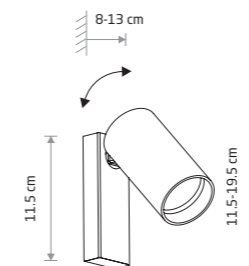

MONO LONG

painting steel, plastic ABS

- 7726
- 7730
- 7672
- 7675

2xGU10, max 10W only LED

solid brass, painting steel, plastic ABS

- 7733

2xGU10, max 10W only LED

MONO 7840