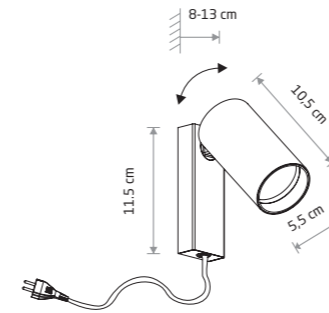

MONO 7786

MONO

painting steel, plastic ABS

- 7787
- 7786
- 7773
- 7765

1xGU10, max 10W only LED

solid brass, painting steel, plastic ABS

- 7781

1xGU10, max 10W only LED