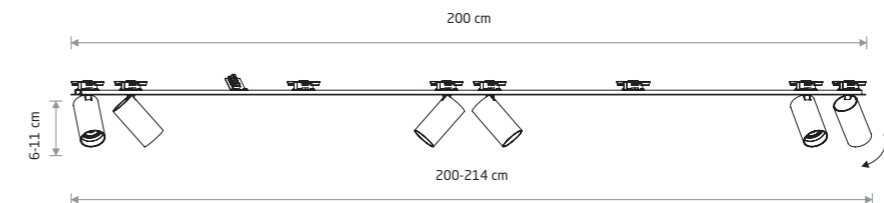

1xGU10, max 10W only LED

cut out ø 35 mm

MONO SURFACE 7684

**MONO SURFACE**

painting steel, painting aluminum, plastic ABS

- 7828    7834

- 7684    7690

2xGU10, max 10W only LED

solid brass, painting aluminum, plastic ABS

- 7745

2xGU10, max 10W only LED

cut out 160x31 mm

MONO SURFACE 7685

MONO SURFACE 7686

MONO SURFACE 7687

**MONO SURFACE**