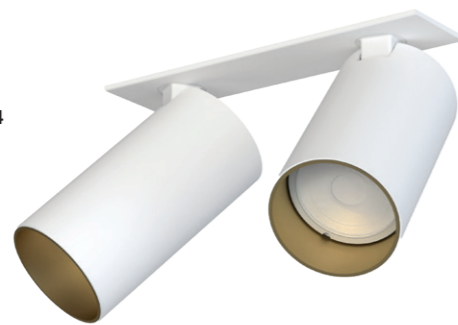

MONO SURFACE 7683

**MONO SURFACE**

painting steel, plastic ABS

- 7827    7833

- 7683    7688

1xGU10, max 10W only LED

solid brass, painting steel, plastic ABS

- 7744

1xGU10, max 10W only LED

cut out ø 35 mm

MONO SURFACE 7684

**MONO SURFACE**

painting steel, painting aluminum, plastic ABS

- 7828    7834

- 7684    7690

2xGU10, max 10W only LED

solid brass, painting aluminum, plastic ABS

- 7745

2xGU10, max 10W only LED

cut out 160x31 mm

MONO SURFACE 7685

MONO SURFACE 7686

MONO SURFACE 7687

**MONO SURFACE**

painting steel, painting aluminum, plastic ABS

- 7830    7835

- 7685    7691

3xGU10, max 10W only LED

solid brass, painting aluminum, plastic ABS

- 7746

3xGU10, max 10W only LED

cut out 690x31 mm