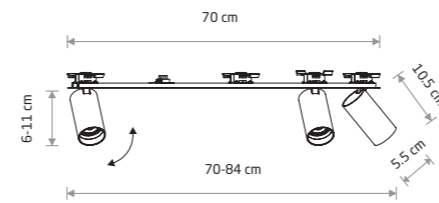

1xGU10, max 10W only LED

cut out ø 35 mm

MONO SURFACE 7684

**MONO SURFACE**

painting steel, painting aluminum, plastic ABS

- 7828    7834

- 7684    7690

2xGU10, max 10W only LED

solid brass, painting aluminum, plastic ABS

- 7745

2xGU10, max 10W only LED

cut out 160x31 mm

MONO SURFACE 7685

MONO SURFACE 7686

MONO SURFACE 7687

**MONO SURFACE**

painting steel, painting aluminum, plastic ABS

- 7830    7835

- 7685    7691

3xGU10, max 10W only LED

solid brass, painting aluminum, plastic ABS

- 7746

3xGU10, max 10W only LED

cut out 690x31 mm