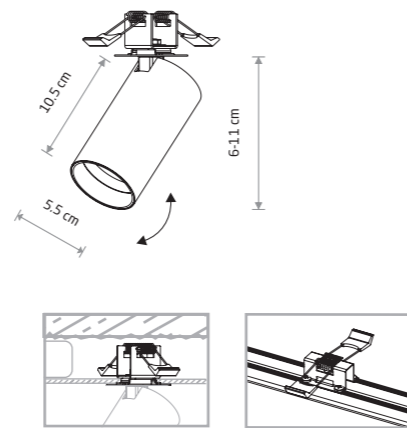

MONO SURFACE 7683

**MONO SURFACE**

painting steel, plastic ABS

- 7827    7833

- 7683    7688

1xGU10, max 10W only LED

solid brass, painting steel, plastic ABS

- 7744

1xGU10, max 10W only LED

cut out ø 35 mm

MONO SURFACE 7684

**MONO SURFACE**

painting steel, painting aluminum, plastic ABS

- 7828    7834

- 7684    7690

2xGU10, max 10W only LED

cut out 1170x31 mm

**MONO SURFACE**

painting steel, painting aluminum, plastic ABS

- 7832    7837

- 7687    7693

6xGU10, max 10W only LED

solid brass, painting aluminum, plastic ABS

- 7748

6xGU10, max 10W only LED

cut out 1990x31 mm