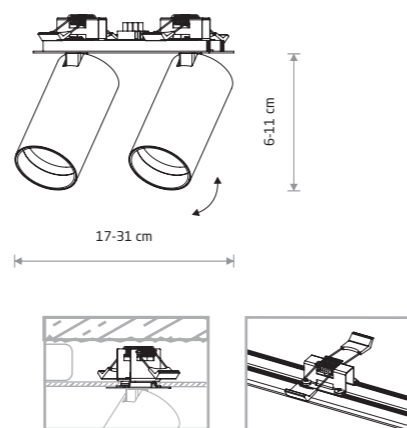

1xGU10, max 10W only LED

cut out ø 35 mm

MONO SURFACE 7684

**MONO SURFACE**

painting steel, painting aluminum, plastic ABS

- 7828    7834

- 7684    7690

2xGU10, max 10W only LED

solid brass, painting aluminum, plastic ABS

- 7745

2xGU10, max 10W only LED

cut out 160x31 mm

MONO SURFACE 7685

MONO SURFACE 7686

MONO SURFACE 7687

**MONO SURFACE**

cut out 1170x31 mm

**MONO SURFACE**

painting steel, painting aluminum, plastic ABS

- 7832    7837

- 7687    7693

6xGU10, max 10W only LED

solid brass, painting aluminum, plastic ABS

- 7748

6xGU10, max 10W only LED

cut out 1990x31 mm