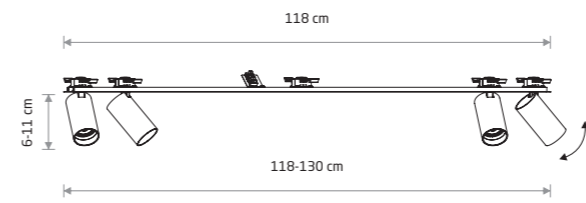

1xGU10, max 10W only LED

cut out ø 35 mm

MONO SURFACE 7684

**MONO SURFACE**

painting steel, painting aluminum, plastic ABS

- 7828    7834

- 7684    7690

2xGU10, max 10W only LED

solid brass, painting aluminum, plastic ABS

- 7745

2xGU10, max 10W only LED

cut out 160x31 mm

MONO SURFACE 7685

MONO SURFACE 7686

MONO SURFACE 7687

**MONO SURFACE**