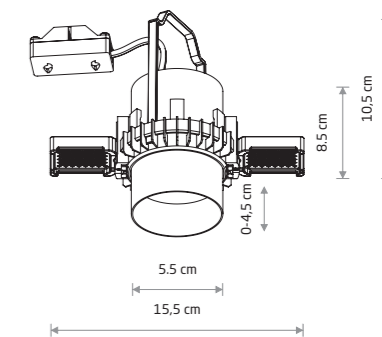

MONO SLIDE 10799

MONO SLIDE 10796

MONO SLIDE TRIMLESS 10803

**MONO SLIDE**  
painted steel, plastic PA

- 10795
- 10796
- 10797
- 10798

- 10799
- 10800
- 10801

1xGU10, max 10W only LED

cut out  $\varnothing$  76 mm

**MONO SLIDE TRIMLESS**  
painted steel, plastic PA

- 10802
- 10803
- 10804

- 10805
- 10806
- 10807

1xGU10, max 10W only LED

cut out  $\varnothing$  76 mm