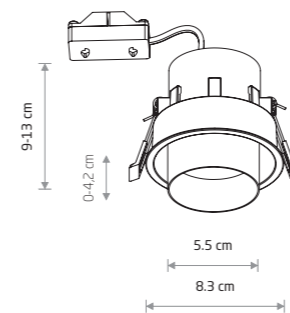

MONO SLIDE 10799

MONO SLIDE 10796

MONO SLIDE TRIMLESS 10803

**MONO SLIDE**  
painted steel, plastic PA

- 10795
- 10796
- 10797
- 10798

- 10799
- 10800
- 10801

1xGU10, max 10W only LED

cut out  $\varnothing$  76 mm

**MONO SLIDE TRIMLESS**  
painted steel, plastic PA

- 10802
- 10803
- 10804

- 10805
- 10806
- 10807

1xGU10, max 10W only LED

cut out  $\varnothing$  76 mm