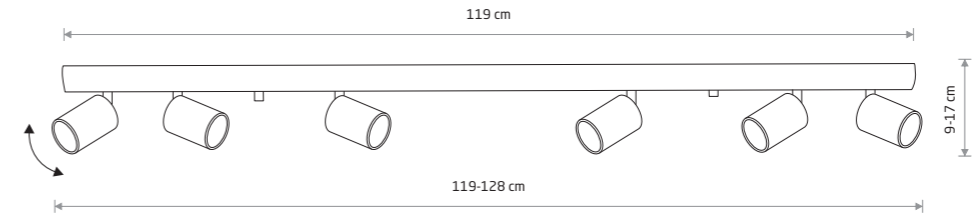

EYE SPOT 6018

EYE SPOT 6611

EYE SPOT

painting steel, chrome

6014 6134 6018

1xGU10, max 10W only LED

painting steel, solid brass

8816

1xGU10, max 10W only LED

EYE SPOT 6611

EYE SPOT

painting steel, chrome

6607 6610 6611

6xGU10, max 10W only LED

painting steel, solid brass

8819