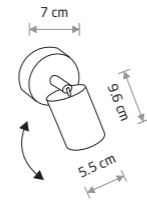

EYE SPOT 6018

EYE SPOT 6611

EYE SPOT

painting steel, chrome

6014 6134 6018

1xGU10, max 10W only LED

painting steel, solid brass

8816