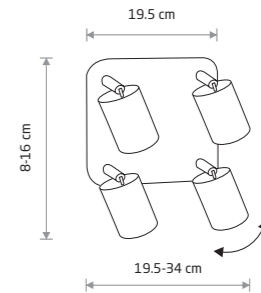

EYE SPOT

painting steel, chrome

6017 6022

4xGU10, max 10W only LED

painting steel, solid brass

8820

4xGU10, max 10W only LED