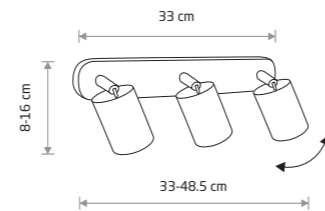

EYE SPOT 6136

EYE SPOT

painting steel, chrome

6016 6136 6021

3xGU10, max 10W only LED

painting steel, solid brass

8818

3xGU10, max 10W only LED