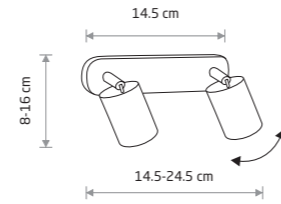

EYE SPOT 6611