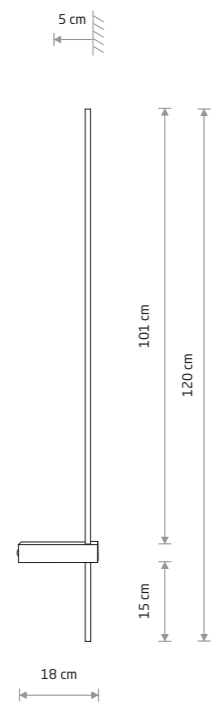

### MOTIVE LED M

■ painted aluminum, plastic PC

■ 10311 3000K ■ 10852 4000K

### MOTIVE LED L

■ painted aluminum, plastic PC

■ 10313 3000K ■ 10851 4000K

Item No.	Power	Colour temp.	Luminous flux	Beam angle	Colour Rendering Index (CRI)	Input	Safety type	Power factor	Ingress protection	Lifetime
10311	11W LED	3000K	380 lm	100°	>90	~220-230 V, 50/60 Hz	⊕	>0.5	IP20	30000h
10852	11W LED	4000K	410 lm	100°	>90	~220-230 V, 50/60 Hz	⊕	>0.5	IP20	30000h
10313	16W LED	3000K	540 lm	100°	>90	~220-230 V, 50/60 Hz	⊕	>0.5	IP20	30000h
10851	16W LED	4000K	570 lm	100°	>90	~220-230 V, 50/60 Hz	⊕	>0.5	IP20	30000h