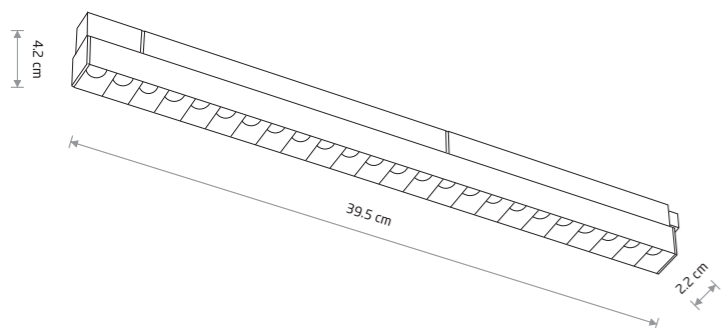

LVM FOCUS LED 15W

painting aluminum, plastic

■ 10150 3000K ■ 10643 4000K