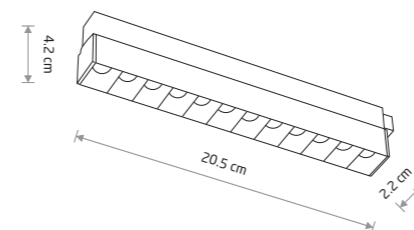

LVM FOCUS LED 9W

painting aluminum, plastic

■ 10144 3000K ■ 10644 4000K

Item No.	Power	Colour temp.	Luminous flux	Beam angle	Colour Rendering Index (CRI)	Voltage DC	Safety type	Ingress protection	Lifetime
10150	15W LED	3000K	1300 lm	30°	>90	48V	⚡	IP20	30000h
10643	15W LED	4000K	1400 lm	30°	>90	48V	⚡	IP20	30000h

Item No.	Power	Colour temp.	Luminous flux	Beam angle	Colour Rendering Index (CRI)	Voltage DC	Safety type	Ingress protection	Lifetime
10144	9W LED	3000K	800 lm	30°	>90	48V	⚡	IP20	30000h
10644	9W LED	4000K	880 lm	30°	>90	48V	⚡	IP20	30000h