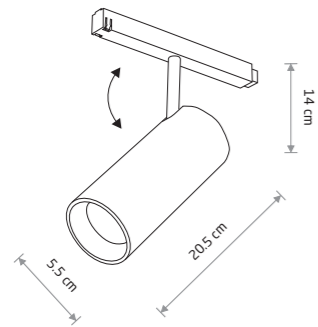

LVM SPOT LED 15W
10147

LVM SPOT LED 9W
10142

LVM SPOT LED 15W
10655

LVM SPOT LED 9W
10656

LVM SPOT LED 15W
painted aluminum, plastic

■ 10147 3000K ■ 10655 4000K

LVM SPOT LED 9W
painted aluminum, plastic

■ 10142 3000K ■ 10656 4000K

Item No.	Power	Colour temp.	Luminous flux	Beam angle	Colour Rendering Index (CRI)	Voltage DC	Safety type	Ingress protection	Lifetime
10147	15W LED	3000K	1020 lm	30°	>90	48V	⚡	IP20	30000h
10655	15W LED	4000K	1100 lm	30°	>90	48V	⚡	IP20	30000h

Item No.	Power	Colour temp.	Luminous flux	Beam angle	Colour Rendering Index (CRI)	Voltage DC	Safety type	Ingress protection	Lifetime
10142	9W LED	3000K	780 lm	30°	>90	48V	⚡	IP20	30000h
10656	9W LED	4000K	850 lm	30°	>90	48V	⚡	IP20	30000h