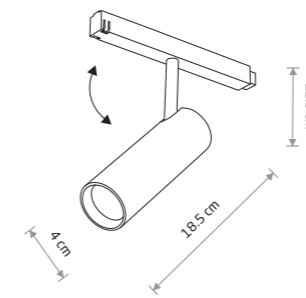

LVM SPOT LED 15W
10147

LVM SPOT LED 9W
10142

LVM SPOT LED 15W
10655

LVM SPOT LED 9W
10656

LVM SPOT LED 15W
painted aluminum, plastic

■ 10147 3000K ■ 10655 4000K

LVM SPOT LED 9W
painted aluminum, plastic

■ 10142 3000K ■ 10656 4000K

Item No.	Power	Colour temp.	Luminous flux	Beam angle	Colour Rendering Index (CRI)	Voltage DC	Safety type	Ingress protection	Lifetime
10147	15W LED	3000K	1020 lm	30°	>90	48V	⚡	IP20	30000h
10655	15W LED	4000K	1100 lm	30°	>90	48V	⚡	IP20	30000h

Item No.	Power	Colour temp.	Luminous flux	Beam angle	Colour Rendering Index (CRI)	Voltage DC	Safety type	Ingress protection	Lifetime
10142	9W LED	3000K	780 lm	30°	>90	48V	⚡	IP20	30000h
10656	9W LED	4000K	850 lm	30°	>90	48V	⚡	IP20	30000h