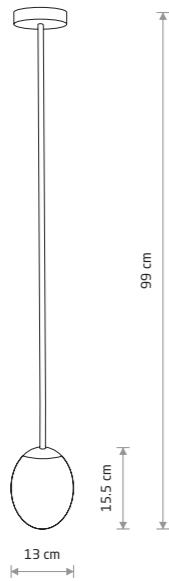

ICE EGG A 8124

ICE EGG A
painted steel, glass

■ 8124

● 1xG9, max 10W only LED
IP44

ICE EGG B 8125

ICE EGG B
painted steel, glass

■ 8125

● 1xG9, max 10W only LED
IP44

ICE EGG C 8132

ICE EGG C
painted aluminum, glass

■ 8132

● 1xG9, max 10W only LED
IP44

ICE EGG B 8125