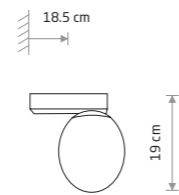

ICE EGG A 8124

ICE EGG A
painted steel, glass

■ 8124

● 1xG9, max 10W only LED
IP44

ICE EGG B 8125

ICE EGG B
painted steel, glass

■ 8125

● 1xG9, max 10W only LED
IP44

ICE EGG C 8132

ICE EGG C
painted aluminum, glass

■ 8132

● 1xG9, max 10W only LED
IP44

ICE EGG B 8125