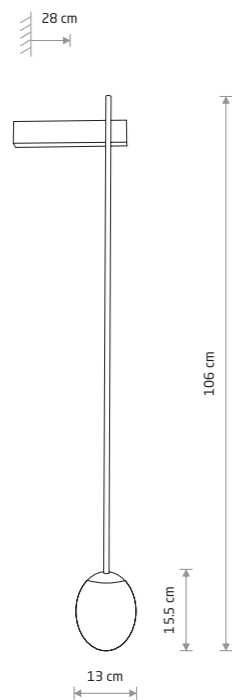

ICE EGG A 8124

ICE EGG A
painted steel, glass

■ 8124

● 1xG9, max 10W only LED
IP44

ICE EGG B 8125

ICE EGG B
painted steel, glass

■ 8125

● 1xG9, max 10W only LED
IP44

ICE EGG C 8132

ICE EGG C
painted aluminum, glass

■ 8132

● 1xG9, max 10W only LED
IP44

ICE EGG B 8125