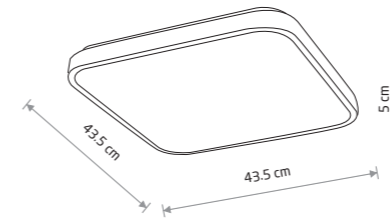

AGNES SQUARE LED 8108

AGNES SQUARE LED

painted steel, plastic PMMA

- ☐ 8112 3000K ☐ 8108 3000K
- ☐ 8135 4000K ☐ 8138 4000K

AGNES SQUARE LED

painted steel, plastic PMMA

- ☐ 8113 3000K ☐ 8110 3000K
- ☐ 8134 4000K ☐ 8137 4000K

AGNES SQUARE LED

painted steel, plastic PMMA

- ☐ 8114 3000K ☐ 8111 3000K
- ☐ 8133 4000K ☐ 8136 4000K

Item No.	Power	Colour temp.	Luminous flux	Beam angle	Colour Rendering Index (CRI)	Input	Safety type	Ingress protection	Lifetime
8207	22W LED	3000K	1300 lm	120°	≥ 80	~220-230 V, 50/60 Hz	⊕	IP44	20000h
8204	22W LED	3000K	1200 lm	120°	≥ 80	~220-230 V, 50/60 Hz	⊕	IP44	20000h
8186	22W LED	4000K	1500 lm	120°	≥ 80	~220-230 V, 50/60 Hz	⊕	IP44	20000h
8183	22W LED	4000K	1300 lm	120°	≥ 80	~220-230 V, 50/60 Hz	⊕	IP44	20000h
8208	32W LED	3000K	2200 lm	120°	≥ 80	~220-230 V, 50/60 Hz	⊕	IP44	20000h
8205	32W LED	3000K	2100 lm	120°	≥ 80	~220-230 V, 50/60 Hz	⊕	IP44	20000h
8187	32W LED	4000K	2400 lm	120°	≥ 80	~220-230 V, 50/60 Hz	⊕	IP44	20000h
8184	32W LED	4000K	2300 lm	120°	≥ 80	~220-230 V, 50/60 Hz	⊕	IP44	20000h
8210	64W LED	3000K	4800 lm	120°	≥ 80	~220-230 V, 50/60 Hz	⊕	IP44	20000h
8206	64W LED	3000K	4700 lm	120°	≥ 80	~220-230 V, 50/60 Hz	⊕	IP44	20000h
8188	64W LED	4000K	4900 lm	120°	≥ 80	~220-230 V, 50/60 Hz	⊕	IP44	20000h
8185	64W LED	4000K	4800 lm	120°	≥ 80	~220-230 V, 50/60 Hz	⊕	IP44	20000h

Item No.	Power	Colour temp.	Luminous flux	Beam angle	Colour Rendering Index (CRI)	Input	Safety type	Ingress protection	Lifetime
8112	16W LED	3000K	1100 lm	120°	≥ 80	~220-230 V, 50/60 Hz	⊕	IP44	20000h
8108	16W LED	3000K	900 lm	120°	≥ 80	~220-230 V, 50/60 Hz	⊕	IP44	20000h
8135	16W LED	4000K	1200 lm	120°	≥ 80	~220-230 V, 50/60 Hz	⊕	IP44	20000h
8138	16W LED	4000K	1000 lm	120°	≥ 80	~220-230 V, 50/60 Hz	⊕	IP44	20000h
8113	32W LED	3000K	2400 lm	120°	≥ 80	~220-230 V, 50/60 Hz	⊕	IP44	20000h
8110	32W LED	3000K	2200 lm	120°	≥ 80	~220-230 V, 50/60 Hz	⊕	IP44	20000h
8134	32W LED	4000K	2500 lm	120°	≥ 80	~220-230 V, 50/60 Hz	⊕	IP44	20000h
8137	32W LED	4000K	2300 lm	120°	≥ 80	~220-230 V, 50/60 Hz	⊕	IP44	20000h
8114	64W LED	3000K	4800 lm	120°	≥ 80	~220-230 V, 50/60 Hz	⊕	IP44	20000h
8111	64W LED	3000K	4700 lm	120°	≥ 80	~220-230 V, 50/60 Hz	⊕	IP44	20000h
8133	64W LED	4000K	4900 lm	120°	≥ 80	~220-230 V, 50/60 Hz	⊕	IP44	20000h
8136	64W LED	4000K	4800 lm	120°	≥ 80	~220-230 V, 50/60 Hz	⊕	IP44	20000h

☐ WHITE ☐ BLACK

☐ WHITE ☐ BLACK