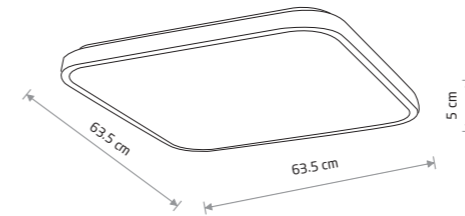

AGNES SQUARE LED 8108

AGNES SQUARE LED

painted steel, plastic PMMA

- ☐ 8112 3000K ☐ 8108 3000K
- ☐ 8135 4000K ☐ 8138 4000K

AGNES SQUARE LED

painted steel, plastic PMMA

- ☐ 8113 3000K ☐ 8110 3000K
- ☐ 8134 4000K ☐ 8137 4000K

AGNES SQUARE LED

painted steel, plastic PMMA

- ☐ 8114 3000K ☐ 8111 3000K
- ☐ 8133 4000K ☐ 8136 4000K

Item No.	Power	Colour temp.	Luminous flux	Beam angle	Colour Rendering Index (CRI)	Input	Safety type	Ingress protection	Lifetime
8207	22W LED	3000K	1300 lm	120°	≥ 80	~220-230 V, 50/60 Hz	⊕	IP44	20000h
8204	22W LED	3000K	1200 lm	120°	≥ 80	~220-230 V, 50/60 Hz	⊕	IP44	20000h
8186	22W LED	4000K	1500 lm	120°	≥ 80	~220-230 V, 50/60 Hz	⊕	IP44	20000h
8183	22W LED	4000K	1300 lm	120°	≥ 80	~220-230 V, 50/60 Hz	⊕	IP44	20000h
8208	32W LED	3000K	2200 lm	120°	≥ 80	~220-230 V, 50/60 Hz	⊕	IP44	20000h
8205	32W LED	3000K	2100 lm	120°	≥ 80	~220-230 V, 50/60 Hz	⊕	IP44	20000h
8187	32W LED	4000K	2400 lm	120°	≥ 80	~220-230 V, 50/60 Hz	⊕	IP44	20000h
8184	32W LED	4000K	2300 lm	120°	≥ 80	~220-230 V, 50/60 Hz	⊕	IP44	20000h
8210	64W LED	3000K	4800 lm	120°	≥ 80	~220-230 V, 50/60 Hz	⊕	IP44	20000h
8206	64W LED	3000K	4700 lm	120°	≥ 80	~220-230 V, 50/60 Hz	⊕	IP44	20000h
8188	64W LED	4000K	4900 lm	120°	≥ 80	~220-230 V, 50/60 Hz	⊕	IP44	20000h
8185	64W LED	4000K	4800 lm	120°	≥ 80	~220-230 V, 50/60 Hz	⊕	IP44	20000h

Item No.	Power	Colour temp.	Luminous flux	Beam angle	Colour Rendering Index (CRI)	Input	Safety type	Ingress protection	Lifetime
8112	16W LED	3000K	1100 lm	120°	≥ 80	~220-230 V, 50/60 Hz	⊕	IP44	20000h
8108	16W LED	3000K	900 lm	120°	≥ 80	~220-230 V, 50/60 Hz	⊕	IP44	20000h
8135	16W LED	4000K	1200 lm	120°	≥ 80	~220-230 V, 50/60 Hz	⊕	IP44	20000h
8138	16W LED	4000K	1000 lm	120°	≥ 80	~220-230 V, 50/60 Hz	⊕	IP44	20000h
8113	32W LED	3000K	2400 lm	120°	≥ 80	~220-230 V, 50/60 Hz	⊕	IP44	20000h
8110	32W LED	3000K	2200 lm	120°	≥ 80	~220-230 V, 50/60 Hz	⊕	IP44	20000h
8134	32W LED	4000K	2500 lm	120°	≥ 80	~220-230 V, 50/60 Hz	⊕	IP44	20000h
8137	32W LED	4000K	2300 lm	120°	≥ 80	~220-230 V, 50/60 Hz	⊕	IP44	20000h
8114	64W LED	3000K	4800 lm	120°	≥ 80	~220-230 V, 50/60 Hz	⊕	IP44	20000h
8111	64W LED	3000K	4700 lm	120°	≥ 80	~220-230 V, 50/60 Hz	⊕	IP44	20000h
8133	64W LED	4000K	4900 lm	120°	≥ 80	~220-230 V, 50/60 Hz	⊕	IP44	20000h
8136	64W LED	4000K	4800 lm	120°	≥ 80	~220-230 V, 50/60 Hz	⊕	IP44	20000h

☐ WHITE ☐ BLACK

☐ WHITE ☐ BLACK