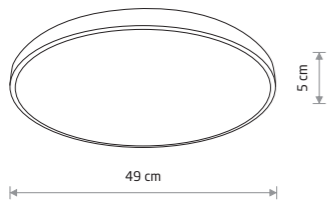

AGNES ROUND LED 8208

AGNES ROUND LED

painted steel, plastic PMMA

- ☐ 8207 3000K ☐ 8204 3000K
- ☐ 8186 4000K ☐ 8183 4000K

AGNES ROUND LED

painted steel, plastic PMMA

- ☐ 8208 3000K ☐ 8205 3000K
- ☐ 8187 4000K ☐ 8184 4000K

AGNES ROUND LED

painted steel, plastic PMMA

- ☐ 8210 3000K ☐ 8206 3000K
- ☐ 8188 4000K ☐ 8185 4000K