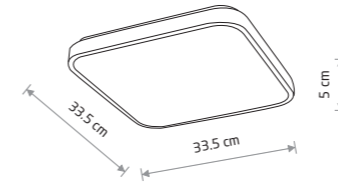

AGNES SQUARE LED 8108

AGNES SQUARE LED

painted steel, plastic PMMA

- ☐ 8112 3000K ☐ 8108 3000K
- ☐ 8135 4000K ☐ 8138 4000K

AGNES SQUARE LED

painted steel, plastic PMMA

- ☐ 8113 3000K ☐ 8110 3000K
- ☐ 8134 4000K ☐ 8137 4000K

AGNES SQUARE LED

painted steel, plastic PMMA

- ☐ 8114 3000K ☐ 8111 3000K
- ☐ 8133 4000K ☐ 8136 4000K

Item No.	Power	Colour temp.	Luminous flux	Beam angle	Colour Rendering Index (CRI)	Input	Safety type	Ingress protection	Lifetime
8207	22W LED	3000K	1300 lm	120°	≥ 80	~220-230 V, 50/60 Hz	⊕	IP44	20000h
8204	22W LED	3000K	1200 lm	120°	≥ 80	~220-230 V, 50/60 Hz	⊕	IP44	20000h
8186	22W LED	4000K	1500 lm	120°	≥ 80	~220-230 V, 50/60 Hz	⊕	IP44	20000h
8183	22W LED	4000K	1300 lm	120°	≥ 80	~220-230 V, 50/60 Hz	⊕	IP44	20000h
8208	32W LED	3000K	2200 lm	120°	≥ 80	~220-230 V, 50/60 Hz	⊕	IP44	20000h
8205	32W LED	3000K	2100 lm	120°	≥ 80	~220-230 V, 50/60 Hz	⊕	IP44	20000h
8187	32W LED	4000K	2400 lm	120°	≥ 80	~220-230 V, 50/60 Hz	⊕	IP44	20000h
8184	32W LED	4000K	2300 lm	120°	≥ 80	~220-230 V, 50/60 Hz	⊕	IP44	20000h
8210	64W LED	3000K	4800 lm	120°	≥ 80	~220-230 V, 50/60 Hz	⊕	IP44	20000h
8206	64W LED	3000K	4700 lm	120°	≥ 80	~220-230 V, 50/60 Hz	⊕	IP44	20000h
8188	64W LED	4000K	4900 lm	120°	≥ 80	~220-230 V, 50/60 Hz	⊕	IP44	20000h
8185	64W LED	4000K	4800 lm	120°	≥ 80	~220-230 V, 50/60 Hz	⊕	IP44	20000h

Item No.	Power	Colour temp.	Luminous flux	Beam angle	Colour Rendering Index (CRI)	Input	Safety type	Ingress protection	Lifetime
8112	16W LED	3000K	1100 lm	120°	≥ 80	~220-230 V, 50/60 Hz	⊕	IP44	20000h
8108	16W LED	3000K	900 lm	120°	≥ 80	~220-230 V, 50/60 Hz	⊕	IP44	20000h
8135	16W LED	4000K	1200 lm	120°	≥ 80	~220-230 V, 50/60 Hz	⊕	IP44	20000h
8138	16W LED	4000K	1000 lm	120°	≥ 80	~220-230 V, 50/60 Hz	⊕	IP44	20000h
8113	32W LED	3000K	2400 lm	120°	≥ 80	~220-230 V, 50/60 Hz	⊕	IP44	20000h
8110	32W LED	3000K	2200 lm	120°	≥ 80	~220-230 V, 50/60 Hz	⊕	IP44	20000h
8134	32W LED	4000K	2500 lm	120°	≥ 80	~220-230 V, 50/60 Hz	⊕	IP44	20000h
8137	32W LED	4000K	2300 lm	120°	≥ 80	~220-230 V, 50/60 Hz	⊕	IP44	20000h
8114	64W LED	3000K	4800 lm	120°	≥ 80	~220-230 V, 50/60 Hz	⊕	IP44	20000h
8111	64W LED	3000K	4700 lm	120°	≥ 80	~220-230 V, 50/60 Hz	⊕	IP44	20000h
8133	64W LED	4000K	4900 lm	120°	≥ 80	~220-230 V, 50/60 Hz	⊕	IP44	20000h
8136	64W LED	4000K	4800 lm	120°	≥ 80	~220-230 V, 50/60 Hz	⊕	IP44	20000h

☐ WHITE ☐ BLACK

☐ WHITE ☐ BLACK