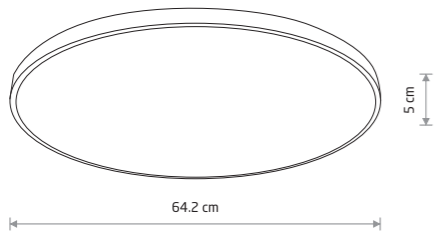

AGNES ROUND LED 8208

AGNES ROUND LED

painted steel, plastic PMMA

- 8207 3000K 8204 3000K
- 8186 4000K 8183 4000K

AGNES ROUND LED

painted steel, plastic PMMA

- 8208 3000K 8205 3000K
- 8187 4000K 8184 4000K

AGNES ROUND LED