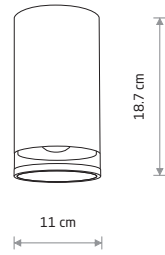

ROCK PRO 10687

ROCK PRO

■ painted aluminum, plastic PC

■ 10687

● 1xE27, max 25W only LED

IP44

ROCK PRO 10686

ROCK PRO

■ painted aluminum, plastic PC

■ 10686

● 1xE27, max 25W only LED

IP44

ROCK PRO 10688

ROCK PRO

■ painted aluminum, plastic PC

■ 10688

● 2xE27, max 25W only LED

IP44

ROCK PRO 10687