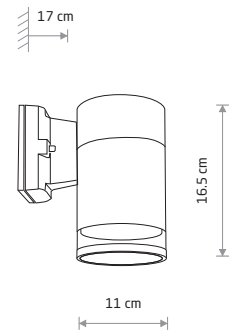

ROCK PRO 10687

ROCK PRO

■ painted aluminum, plastic PC

■ 10687

● 1xE27, max 25W only LED

IP44

ROCK PRO 10686

ROCK PRO

■ painted aluminum, plastic PC

■ 10686

● 1xE27, max 25W only LED

IP44

ROCK PRO 10688

ROCK PRO

■ painted aluminum, plastic PC

■ 10688

● 2xE27, max 25W only LED

IP44

ROCK PRO 10687