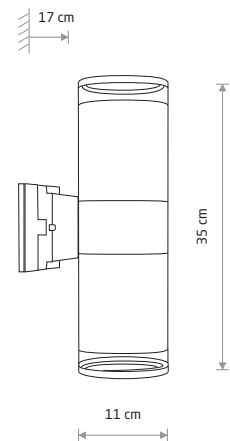

ROCK PRO 10687

ROCK PRO

■ painted aluminum, plastic PC

■ 10687

● 1xE27, max 25W only LED

IP44

ROCK PRO 10686

ROCK PRO

■ painted aluminum, plastic PC

■ 10686

● 1xE27, max 25W only LED

IP44

ROCK PRO 10688

ROCK PRO

■ painted aluminum, plastic PC

■ 10688

● 2xE27, max 25W only LED

IP44

ROCK PRO 10687