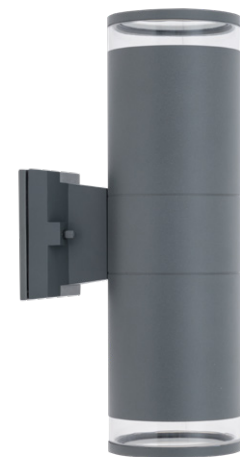

ROCK PRO 10687

ROCK PRO

■ painted aluminum, plastic PC

■ 10687

● 1xE27, max 25W only LED

IP44

ROCK PRO 10686

ROCK PRO

■ painted aluminum, plastic PC

■ 10686

● 1xE27, max 25W only LED

IP44

ROCK PRO 10688

ROCK PRO

■ painted aluminum, plastic PC

■ 10688

● 2xE27, max 25W only LED

IP44

ROCK PRO 10687