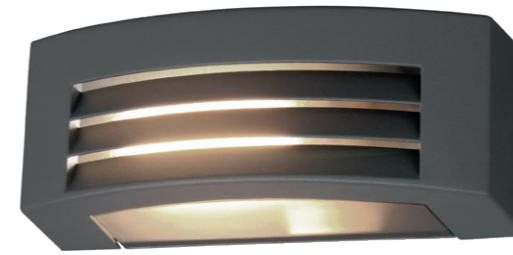

QUARTZ 3411

QUARTZ

■ painted aluminum, plastic PC

■ 3411

■ 1xE27, max 10W only LED

IP21

BRICK 3408

BRICK

■ painted aluminum, glass

■ 3408

■ 1xE27, max 25W only LED

IP65

ORINOKO 4387

ORINOKO

■ painted aluminum, plastic PC

■ 4387

■ 1xE27, max 10W only LED

IP44

INDUS 4440

INDUS

■ painted aluminum, glass

■ 4440

■ 2xE27, max 10W only LED

IP44

UNIT LED 9122

UNIT LED

■ painted aluminum

■ 9122

Item No.	Power	Colour temp.	Luminous flux	Beam angle	Colour Rendering Index (CRI)	Input	Safety type	Power factor	Ingress protection	Lifetime
9122	2x5W LED	3000K	727 lm	110°	≥ 80	~220-230 V, 50/60 Hz	⊕	>0.9	IP54	20000h