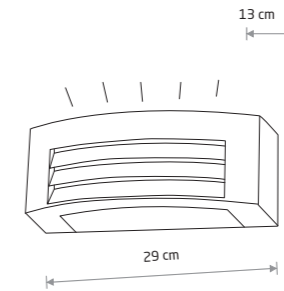

ORINOKO

■ painted aluminum, plastic PC

■ 4387

■ 1xE27, max 10W only LED

IP44