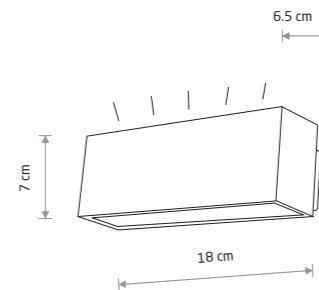

UNIT LED 9122

UNIT LED

■ painted aluminum

■ 9122

Item No.	Power	Colour temp.	Luminous flux	Beam angle	Colour Rendering Index (CRI)	Input	Safety type	Power factor	Ingress protection	Lifetime
9122	2x5W LED	3000K	727 lm	110°	≥ 80	~220-230 V, 50/60 Hz	⊕	>0.9	IP54	20000h