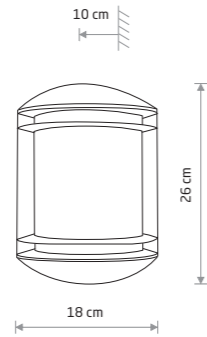

QUARTZ 3411

QUARTZ

■ painted aluminum, plastic PC

■ 3411

■ 1xE27, max 10W only LED

IP21