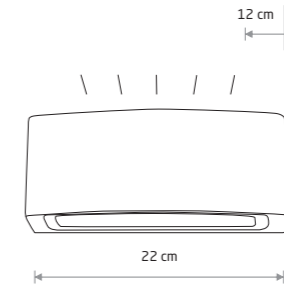

BRICK

■ painted aluminum, glass

■ 3408

■ 1xE27, max 25W only LED

IP65