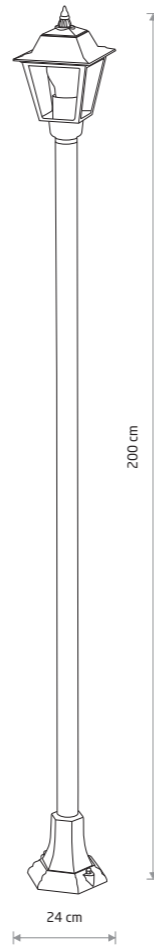

ANA 10499

ANA

■ painted aluminum, plastic PC

■ 10499

🔌 1xE27, max 10W only LED

IP44

ANA 10500

ANA

■ painted aluminum, plastic PC

■ 10500

🔌 1xE27, max 10W only LED

IP44

ANA

■ painted aluminum, plastic PC

■ 10501

🔌 1xE27, max 10W only LED

IP44

ANA

■ painted aluminum, plastic PC

■ 10502

🔌 1xE27, max 10W only LED

IP44

AMELIA 10495

AMELIA

■ painted aluminum, plastic PC

■ 10495

🔌 1xE27, max 10W only LED

IP44

AMELIA 10496

AMELIA

■ painted aluminum, plastic PC

■ 10496