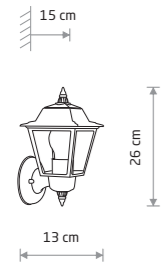

ANA 10499

ANA

■ painted aluminum, plastic PC

■ 10499

🔌 1xE27, max 10W only LED

IP44

ANA 10500

ANA

■ painted aluminum, plastic PC

■ 10500

🔌 1xE27, max 10W only LED

IP44

ANA

■ painted aluminum, plastic PC

■ 10501

🔌 1xE27, max 10W only LED

■ painted aluminum, plastic PC

■ 10495

🔌 1xE27, max 10W only LED

IP44

AMELIA 10496

AMELIA

■ painted aluminum, plastic PC

■ 10496

■ painted aluminum, plastic PC

■ 10498

🔌 1xE27, max 10W only LED

IP44