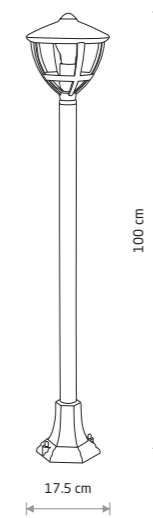

ANA 10499

ANA

■ painted aluminum, plastic PC

■ 10499

🔌 1xE27, max 10W only LED

IP44

ANA 10500

ANA

■ painted aluminum, plastic PC

■ 10500

🔌 1xE27, max 10W only LED

IP44

ANA

■ painted aluminum, plastic PC

■ 10501

🔌 1xE27, max 10W only LED

■ painted aluminum, plastic PC

■ 10495

🔌 1xE27, max 10W only LED

IP44

AMELIA 10496

AMELIA

■ painted aluminum, plastic PC

■ 10496

🔌 1xE27, max 10W only LED

IP44

AMELIA

■ painted aluminum, plastic PC

■ 10497

🔌 1xE27, max 10W only LED

IP44

AMELIA