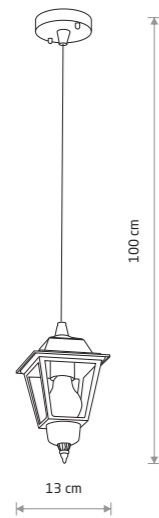

ANA 10499

ANA

■ painted aluminum, plastic PC

■ 10499

🔌 1xE27, max 10W only LED

IP44

ANA 10500

ANA

■ painted aluminum, plastic PC

■ 10500

🔌 1xE27, max 10W only LED

IP44

ANA

■ painted aluminum, plastic PC

■ 10501

🔌 1xE27, max 10W only LED

IP44

ANA

■ painted aluminum, plastic PC

■ 10502

🔌 1xE27, max 10W only LED

IP44

AMELIA 10495

AMELIA

■ painted aluminum, plastic PC

■ 10498

🔌 1xE27, max 10W only LED

IP44