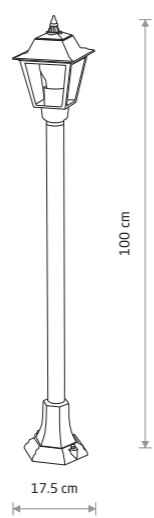

ANA 10499

ANA

■ painted aluminum, plastic PC

■ 10499

🔌 1xE27, max 10W only LED

IP44

ANA 10500

ANA

■ painted aluminum, plastic PC

■ 10500

🔌 1xE27, max 10W only LED

IP44

ANA

■ painted aluminum, plastic PC

■ 10501

🔌 1xE27, max 10W only LED