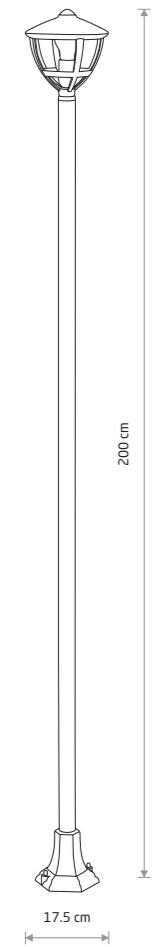

ANA 10499

ANA

■ painted aluminum, plastic PC

■ 10499

🔌 1xE27, max 10W only LED

IP44

ANA 10500

ANA

■ painted aluminum, plastic PC

■ 10500

🔌 1xE27, max 10W only LED

IP44

ANA

■ painted aluminum, plastic PC

■ 10501

🔌 1xE27, max 10W only LED

■ painted aluminum, plastic PC

■ 10495

🔌 1xE27, max 10W only LED

IP44

AMELIA 10496

AMELIA

■ painted aluminum, plastic PC

■ 10496

🔌 1xE27, max 10W only LED

IP44

AMELIA

■ painted aluminum, plastic PC

■ 10497

🔌 1xE27, max 10W only LED

IP44

AMELIA