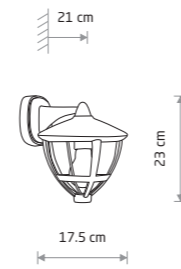

■ painted aluminum, plastic PC

■ 10500

🔌 1xE27, max 10W only LED

IP44

ANA

■ painted aluminum, plastic PC

■ 10501

🔌 1xE27, max 10W only LED

IP44

ANA

■ painted aluminum, plastic PC

■ 10502

🔌 1xE27, max 10W only LED

IP44

AMELIA 10495

AMELIA

■ painted aluminum, plastic PC

■ 10495

🔌 1xE27, max 10W only LED

IP44

AMELIA 10496

AMELIA

■ painted aluminum, plastic PC

■ 10496