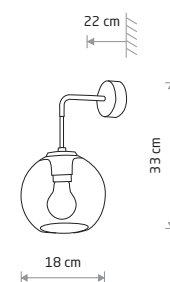

VETRO 7641

VETRO 7642

VETRO 9131

VETRO
glass, painted steel

- 7641
- 3xE27, max 25W only LED

VETRO
glass, painted steel

- 7642
- 5xE27, max 25W only LED

VETRO
glass, painted steel

- 9132
- 1xE27, max 25W only LED

VETRO
glass, painted steel

- 9131
- 7xE27, max 25W only LED