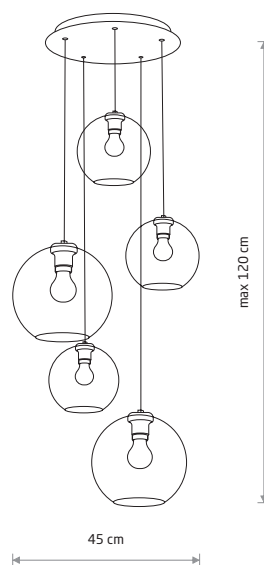

VETRO 7641

VETRO 7642

VETRO 9131

VETRO
glass, painted steel

- 7641
- 3xE27, max 25W only LED

VETRO
glass, painted steel

- 7642
- 5xE27, max 25W only LED

VETRO
glass, painted steel

- 9132
- 1xE27, max 25W only LED

VETRO
glass, painted steel

- 9131
- 7xE27, max 25W only LED