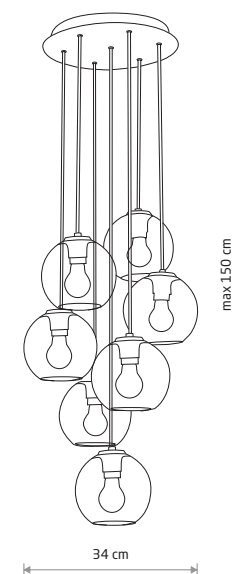

VETRO 7641

VETRO 7642

VETRO 9131

VETRO
glass, painted steel

- 7641
- 3xE27, max 25W only LED

VETRO
glass, painted steel

- 7642
- 5xE27, max 25W only LED

VETRO
glass, painted steel

- 9132
- 1xE27, max 25W only LED

VETRO
glass, painted steel

- 9131
- 7xE27, max 25W only LED