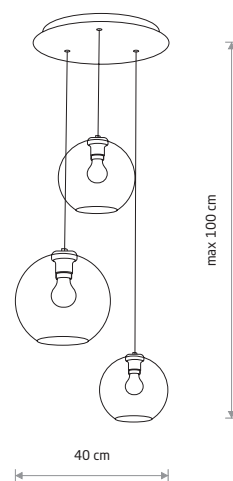

VETRO 7641

VETRO 7642

VETRO 9131

VETRO
glass, painted steel

- 7641
- 3xE27, max 25W only LED

VETRO
glass, painted steel

- 7642
- 5xE27, max 25W only LED

VETRO
glass, painted steel

- 9132
- 1xE27, max 25W only LED

VETRO
glass, painted steel

- 9131
- 7xE27, max 25W only LED