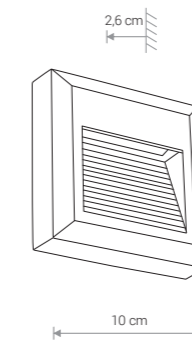

## SIDEWALK ROUND LED

aluminium, PC / aluminium, PC / алюминий, PC

8147 ● BL

## SIDEWALK SQUARE LED

aluminium, PC / aluminium, PC / алюминий, PC

8148 ● BL