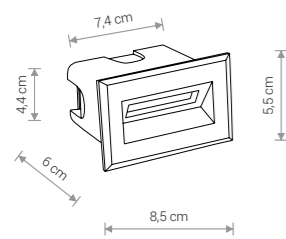

## SIDEWALK SQUARE LED

aluminium, PC / aluminium, PC / алюминий, PC

8148 ● BL