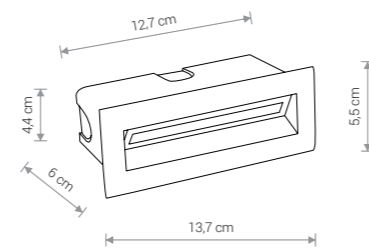

BAY LED M

aluminium, PC / aluminium, PC / алюминий, PC

8165 ● BL

Item No.	POWER	COLOUR TEMP.	LUMINOUS FLUX	BEAM ANGLE	COLOUR RENDERING INDEX (CRI ≥)	INPUT	POWER FACTOR	SAFETY CLASS	INGRESS PROTECTION	LIFETIME
8164	3W	3000K	220 lm	54°	80	~220-230V, 50/60Hz	0,5	⊕	IP65	10 000h
8165	5W	3000K	380 lm	51°	80	~220-230V, 50/60Hz	0,5	⊕	IP65	10 000h

Item No.	POWER	COLOUR TEMP.	LUMINOUS FLUX	BEAM ANGLE	COLOUR RENDERING INDEX (CRI ≥)	INPUT	POWER FACTOR	SAFETY CLASS	INGRESS PROTECTION	LIFETIME
8147	1,6W	3000K	61 lm	120°	80	~220-230V, 50/60Hz	0,5	⊕	IP54	20 000h
8148	1,6W	3000K	61 lm	120°	80	~220-230V, 50/60Hz	0,5	⊕	IP54	20 000h