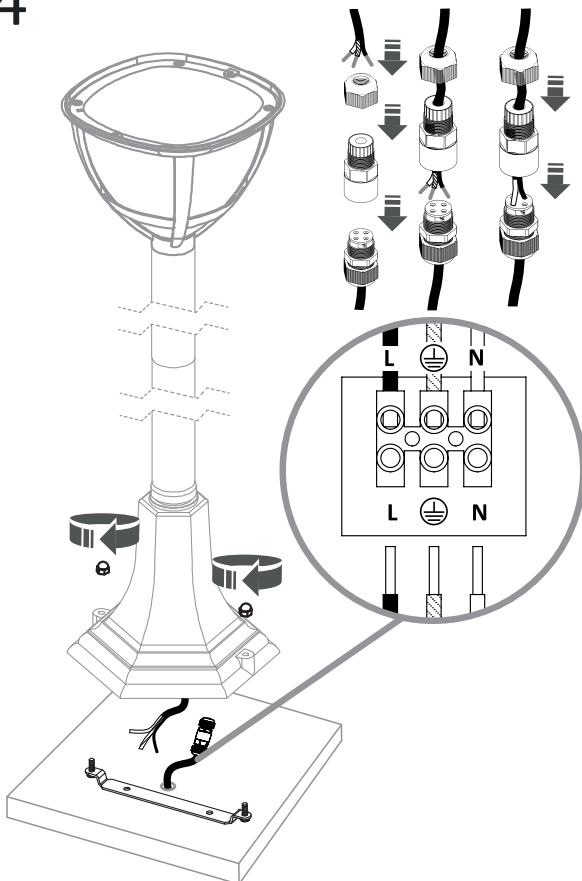

AMELIA
10497

WORKS WITH:
WATERPROOF CONNECTOR, NOWODVORSKI LIGHTING CATALOGUE NO: 8845, NOT INCLUDED

1

2

3

4

5

6