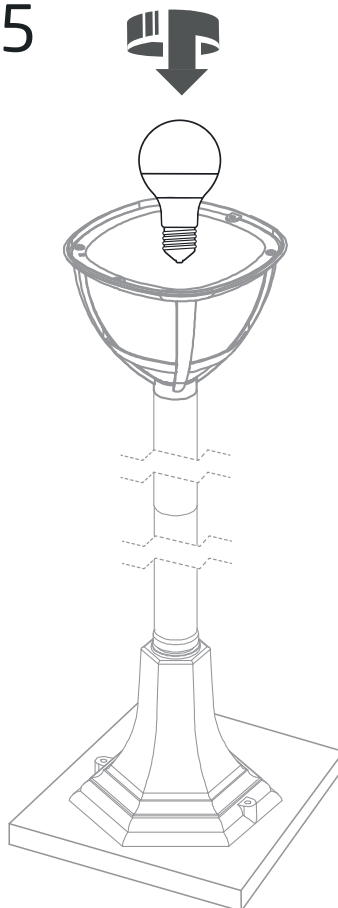

AMELIA
10497

WORKS WITH:
WATERPROOF CONNECTOR, NOWODVORSKI LIGHTING CATALOGUE NO: 8845, NOT INCLUDED

1

2

3

4

5

6