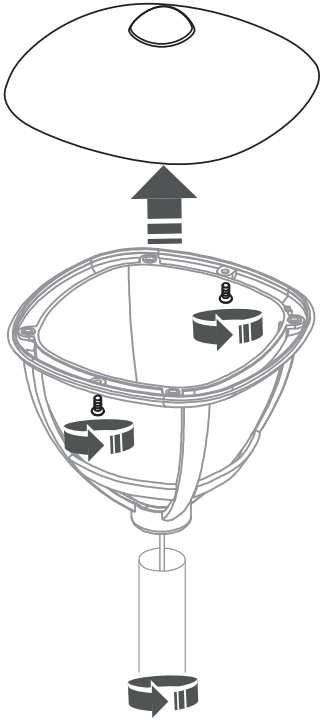

AMELIA
10497

WORKS WITH:
WATERPROOF CONNECTOR, NOWODVORSKI LIGHTING CATALOGUE NO: 8845, NOT INCLUDED

1

2

3

4

5

6