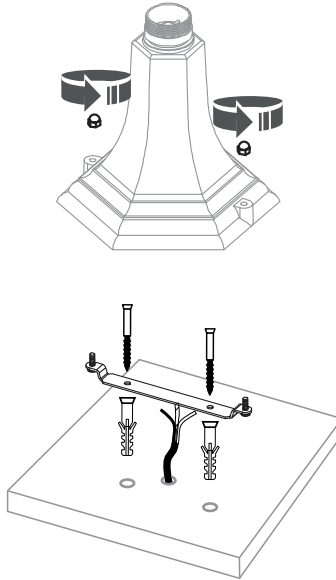

AMELIA
10497

WORKS WITH:
WATERPROOF CONNECTOR, NOWODVORSKI LIGHTING CATALOGUE NO: 8845, NOT INCLUDED

1

2

3

4

5

6