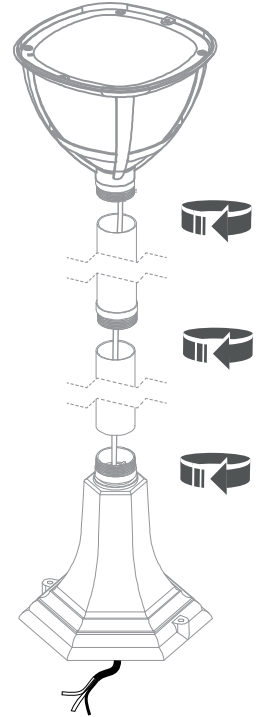

AMELIA
10497

WORKS WITH:
WATERPROOF CONNECTOR, NOWODVORSKI LIGHTING CATALOGUE NO: 8845, NOT INCLUDED

1

2

3

4

5

6