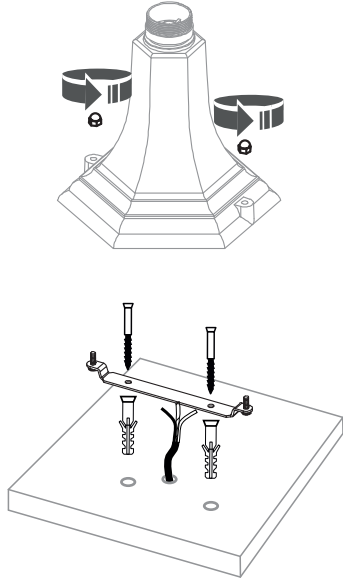

ANA  
10501

WORKS WITH:  
WATERPROOF CONNECTOR, NOWODVORSKI LIGHTING CATALOGUE NO: 8845, NOT INCLUDED

1

2

3

4

4

5