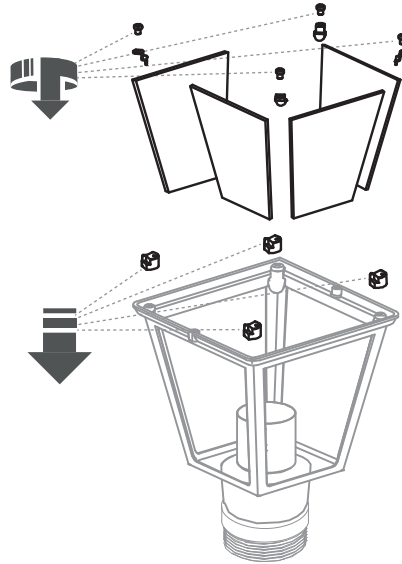

ANA  
10501

WORKS WITH:  
WATERPROOF CONNECTOR, NOWODVORSKI LIGHTING CATALOGUE NO: 8845, NOT INCLUDED

1

2

3

4

4

5