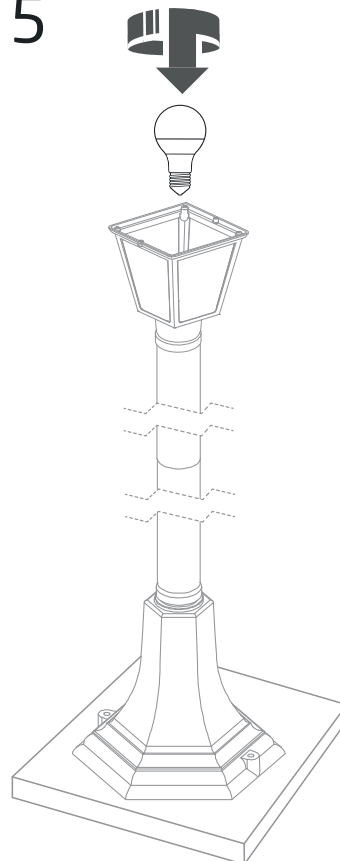

ANA  
10501

WORKS WITH:  
WATERPROOF CONNECTOR, NOWODVORSKI LIGHTING CATALOGUE NO: 8845, NOT INCLUDED

1

2

3

4

4

5