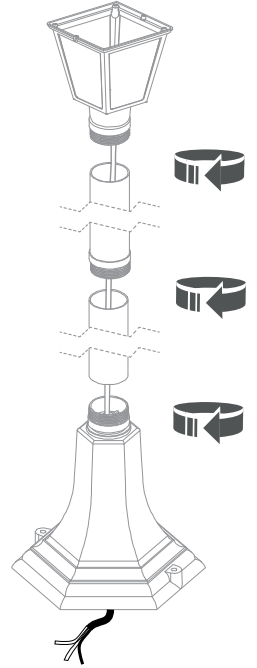

ANA  
10501

WORKS WITH:  
WATERPROOF CONNECTOR, NOWODVORSKI LIGHTING CATALOGUE NO: 8845, NOT INCLUDED

1

2

3

4

4

5