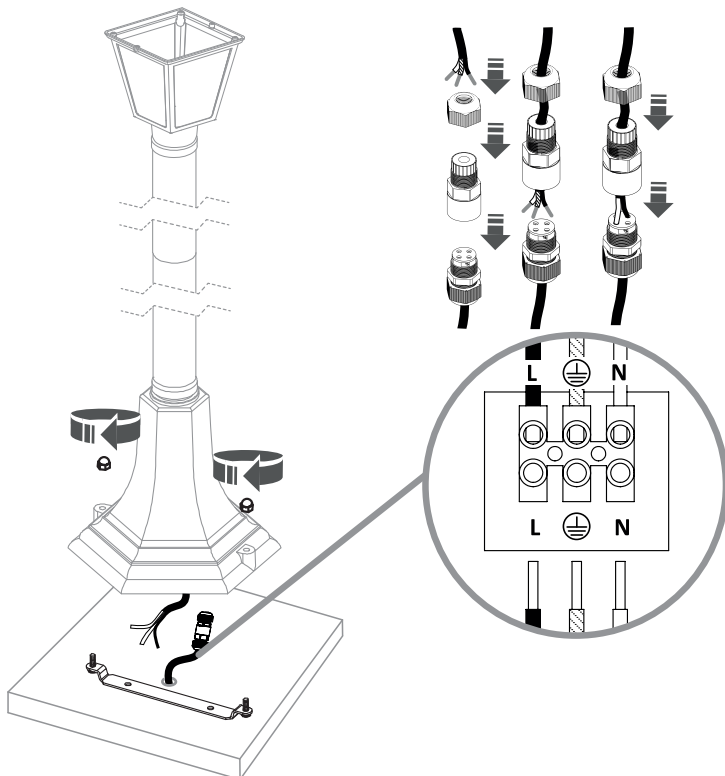

ANA  
10501

WORKS WITH:  
WATERPROOF CONNECTOR, NOWODVORSKI LIGHTING CATALOGUE NO: 8845, NOT INCLUDED

1

2

3

4

4

5