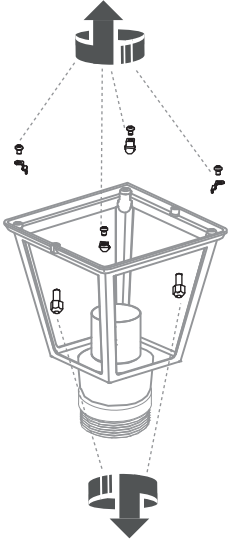

ANA  
10501

WORKS WITH:  
WATERPROOF CONNECTOR, NOWODVORSKI LIGHTING CATALOGUE NO: 8845, NOT INCLUDED

1

2

3

4

4

5