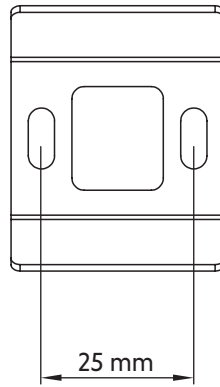

CIRCOLO LED XS

10858 | 10808

THIS PRODUCT CONTAINS A LIGHT SOURCE OF ENERGY EFFICIENCY CLASS: F

1

2

3

4

5