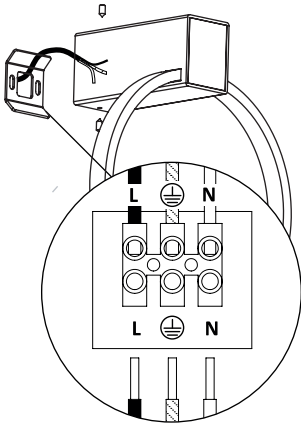

CIRCOLO LED XS

10858 | 10808

THIS PRODUCT CONTAINS A LIGHT SOURCE OF ENERGY EFFICIENCY CLASS: F

1

2

3

4

5