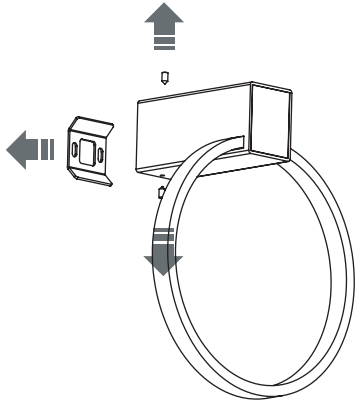

CIRCOLO LED XS

10858 | 10808

THIS PRODUCT CONTAINS A LIGHT SOURCE OF ENERGY EFFICIENCY CLASS: F

1

2

3

4

5