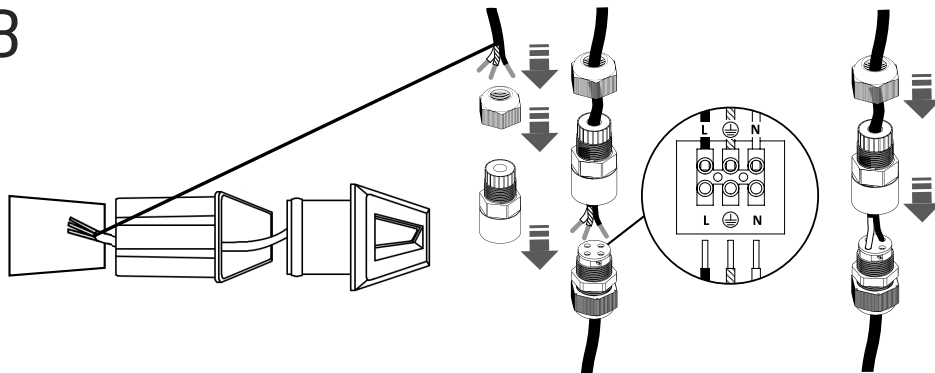

WORK WITH: WATERPROOF CONNECTOR 8845

NOT INCLUDED

BAY LED S
8164

1

2

3

4

ON