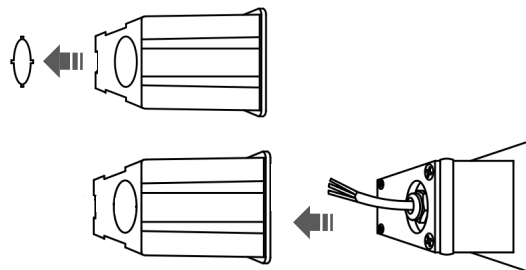

WORK WITH: WATERPROOF CONNECTOR 8845

NOT INCLUDED

BAY LED S
8164

1

2

3

4

ON