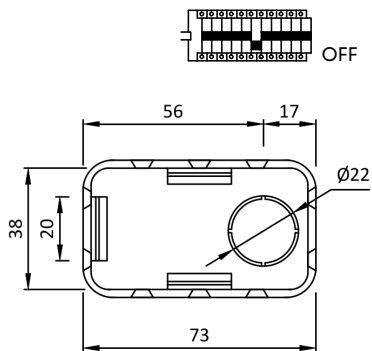

WORK WITH: WATERPROOF CONNECTOR 8845

NOT INCLUDED

BAY LED S
8164

1

2

3

4

ON