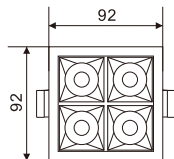

**Nowodvorski**  
LIGHTING

**MIDI LED**

10061  
10064

THIS PRODUCT CONTAINS A LIGHT SOURCE OF ENERGY EFFICIENCY CLASS: F (10061,10064)

1

2

3

4