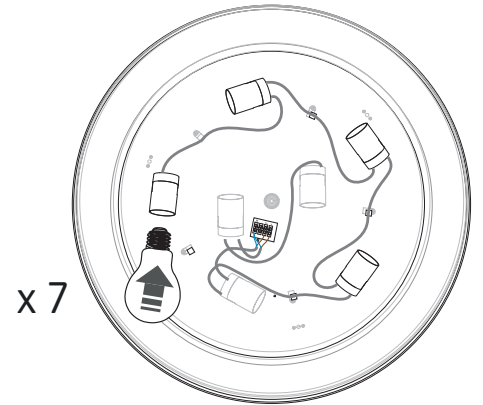

SATELLITE M
8017 | 8016 | 8018 | 8020

WORKS WITH: MICROWAVE SENSOR 8821, NOT INCLUDED

1

2

3

4

5

MICROWAVE SENSOR
8821

SENSOR PLACEMENT

1

2

3