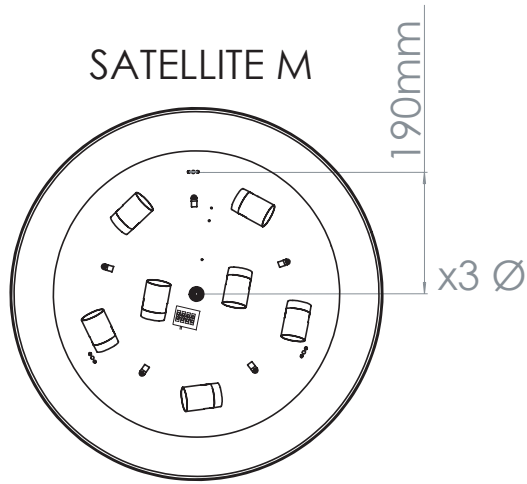

SATELLITE M
8017 | 8016 | 8018 | 8020

WORKS WITH: MICROWAVE SENSOR 8821, NOT INCLUDED

1

2

3

4

5

MICROWAVE SENSOR
8821

SENSOR PLACEMENT

1

2

3