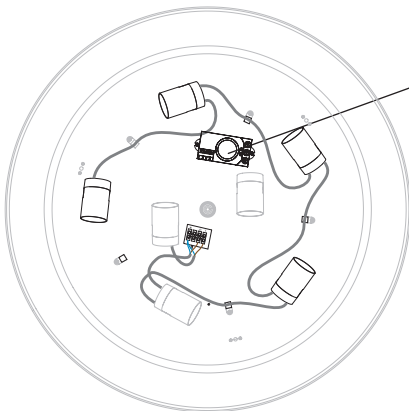

SATELLITE M
8017 | 8016 | 8018 | 8020

WORKS WITH: MICROWAVE SENSOR 8821, NOT INCLUDED

1

2

3

4

5

MICROWAVE SENSOR
8821

SENSOR PLACEMENT

1

2

3