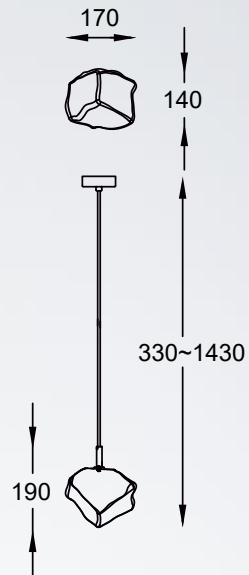

**ROCK**  
Pendant lamp  
**P0488-01A-F4AC**  
1xE27 MAX 40W  
metal chrome body,  
crushed glass shade

**ROCK**  
Pendant lamp  
**P0488-01F-F4AC**  
1xG9 MAX 28W  
metal chrome body,  
crushed glass shade

**ROCK**  
Pendant lamp  
**P0488-04F-B5AC**  
4xG9 MAX 28W  
metal chrome body,  
crushed glass shade