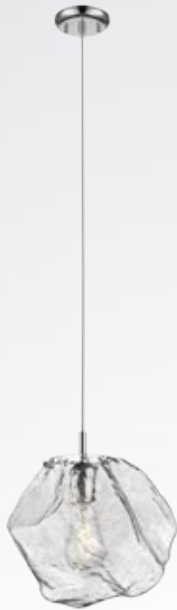

**ROCK**  
Pendant lamp  
**P0488-01A-F4AC**  
1xE27 MAX 40W  
metal chrome body,  
crushed glass shade

**ROCK**  
Pendant lamp  
**P0488-01F-F4AC**  
1xG9 MAX 28W  
metal chrome body,  
crushed glass shade

**ROCK**  
Pendant lamp  
**P0488-04F-B5AC**  
4xG9 MAX 28W  
metal chrome body,  
crushed glass shade