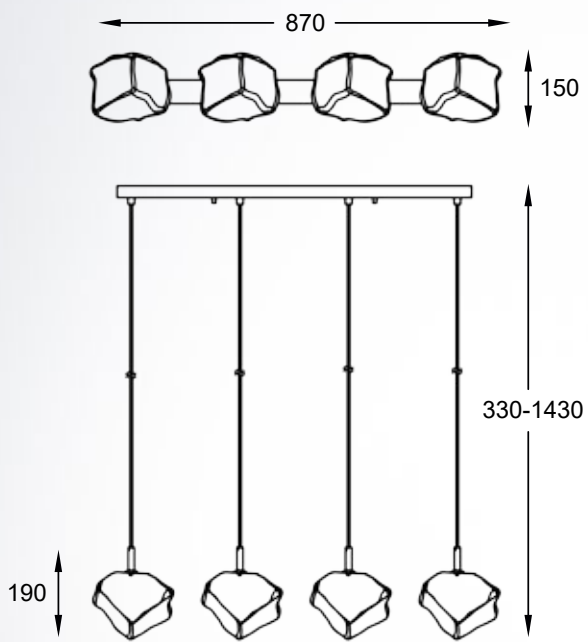

**ROCK**  
Pendant lamp  
**P0488-01A-F4AC**  
1xE27 MAX 40W  
metal chrome body,  
crushed glass shade

**ROCK**  
Pendant lamp  
**P0488-01F-F4AC**  
1xG9 MAX 28W  
metal chrome body,  
crushed glass shade

**ROCK**  
Pendant lamp  
**P0488-04F-B5AC**  
4xG9 MAX 28W  
metal chrome body,  
crushed glass shade