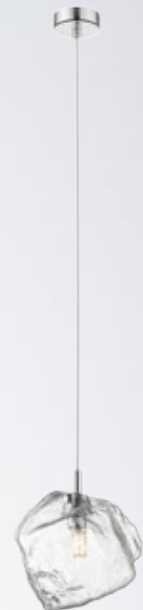

**ROCK**  
Pendant lamp  
**P0488-01A-F4AC**  
1xE27 MAX 40W  
metal chrome body,  
crushed glass shade

**ROCK**  
Pendant lamp  
**P0488-01F-F4AC**  
1xG9 MAX 28W  
metal chrome body,  
crushed glass shade

**ROCK**  
Pendant lamp  
**P0488-04F-B5AC**  
4xG9 MAX 28W  
metal chrome body,  
crushed glass shade