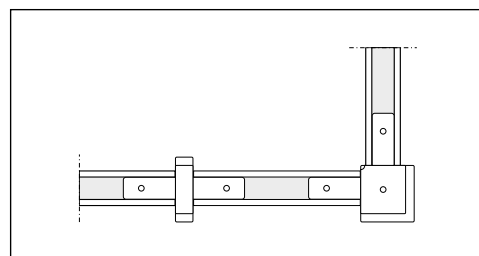

**6130**  
CONNECTOR  
STRAIGHT WHITE

**6830**  
CONNECTOR  
STRAIGHT BLACK

**5952**  
CONNECTOR 90  
DEGREE WHITE

**6828**  
CONNECTOR 90  
DEGREE BLACK

**5951**  
TRACER WHITE  
↔ 200 cm  
~ 230V, 50 Hz