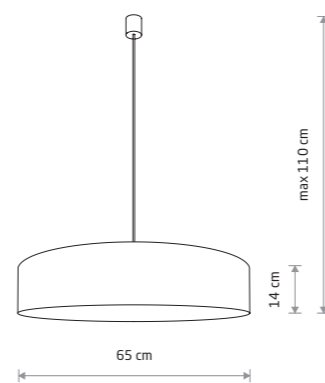

CROCO 8948

CROCO 8956

CROCO
velvet, plastic, painted steel

■ 8948

● 3xE27, max 15W only LED

CROCO
velvet, plastic, painted steel

■ 8956

● 4xE27, max 15W only LED