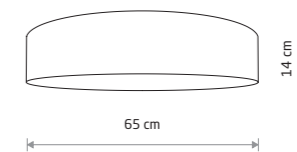

CROCO 8948

CROCO 8956

CROCO
velvet, plastic, painted steel

■ 8948

● 3xE27, max 15W only LED

CROCO
velvet, plastic, painted steel

■ 8956

● 4xE27, max 15W only LED