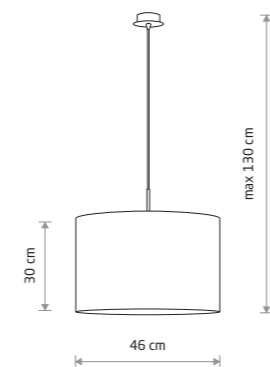

ALICE M 6817

ALICE XS  
fabric, painted steel

- 9090
- 1xE27, max 10W only LED

ALICE M  
fabric, painted steel

- 6812 5723
- 1xE27, max 10W only LED

ALICE L  
fabric, painted steel

- 5383
- 1xE27, max 25W only LED

ALICE L  
fabric, painted steel

- 6816
- 1xE27, max 25W only LED

ALICE L 6816

ALICE L  
painted steel, fabric

- 6818 5386
- 1xE27, max 25W only LED

ALICE M  
fabric, painted steel

- 6817
- 2xE27, max 25W only LED