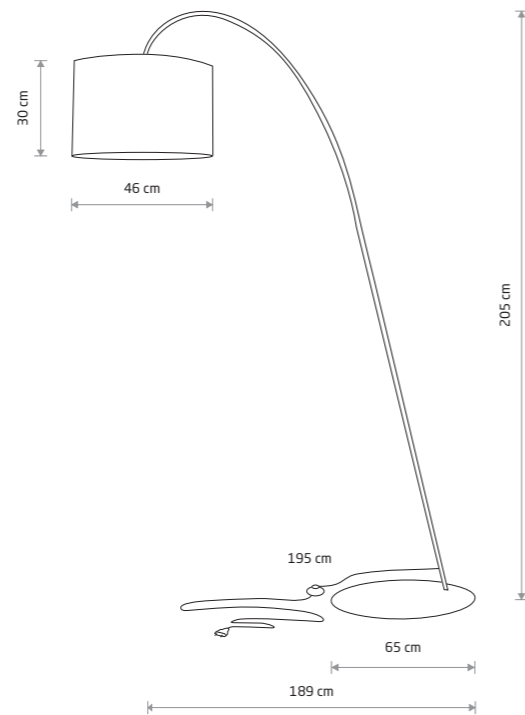

ALICE M 6817

ALICE XS  
fabric, painted steel

- 9090
- 1xE27, max 10W only LED

ALICE M  
fabric, painted steel

- 6812 5723
- 1xE27, max 10W only LED

ALICE L  
fabric, painted steel

- 5383
- 1xE27, max 25W only LED

ALICE L  
fabric, painted steel

- 6816
- 1xE27, max 25W only LED

ALICE L 6816

ALICE L  
painted steel, fabric

- 6818 5386
- 1xE27, max 25W only LED

ALICE M  
fabric, painted steel

- 6817
- 2xE27, max 25W only LED