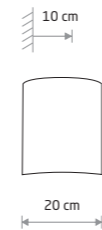

ALICE M 6817

ALICE XS  
fabric, painted steel

- 9090
- 1xE27, max 10W only LED

ALICE M  
fabric, painted steel

- 6812 5723
- 1xE27, max 10W only LED

ALICE L  
fabric, painted steel

- 5383
- 1xE27, max 25W only LED