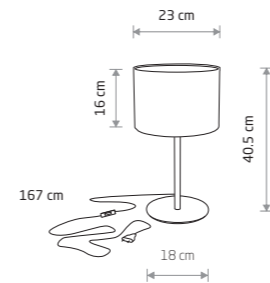

ALICE M 6817

ALICE XS  
fabric, painted steel

- 9090
- 1xE27, max 10W only LED

ALICE M  
fabric, painted steel

- 6812 5723
- 1xE27, max 10W only LED

ALICE L  
fabric, painted steel

- 5383
- 1xE27, max 25W only LED

ALICE L  
fabric, painted steel

- 6816
- 1xE27, max 25W only LED

ALICE L 6816

ALICE L  
painted steel, fabric

- 6818 5386
- 1xE27, max 25W only LED

ALICE M  
fabric, painted steel

- 6817
- 2xE27, max 25W only LED