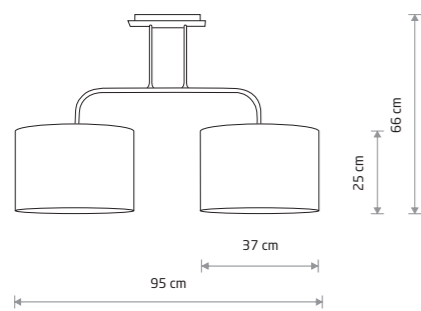

ALICE L  
fabric, painted steel

- 6816
- 1xE27, max 25W only LED

ALICE L 6816

ALICE L  
painted steel, fabric

- 6818 5386
- 1xE27, max 25W only LED

ALICE M  
fabric, painted steel

- 6817
- 2xE27, max 25W only LED