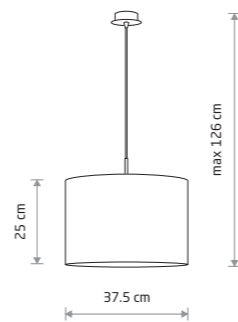

ALICE M 6817

ALICE XS  
fabric, painted steel

- 9090
- 1xE27, max 10W only LED

ALICE M  
fabric, painted steel

- 6812 5723
- 1xE27, max 10W only LED

ALICE L  
fabric, painted steel

- 5383
- 1xE27, max 25W only LED

ALICE L  
fabric, painted steel

- 6816
- 1xE27, max 25W only LED

ALICE L 6816

ALICE L  
painted steel, fabric

- 6818 5386
- 1xE27, max 25W only LED

ALICE M  
fabric, painted steel

- 6817
- 2xE27, max 25W only LED