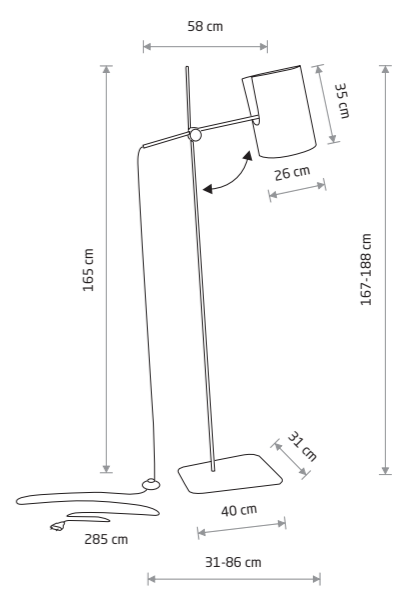

TRIFLE 7761

**TRIFLE**  
fabric, painted aluminum

- 7758
- 7761
- 1xG9, max 10W only LED

ZELDA 6010

**ZELDA**  
fabric, painted steel

- 6010
- 1xE27, max 25W only LED