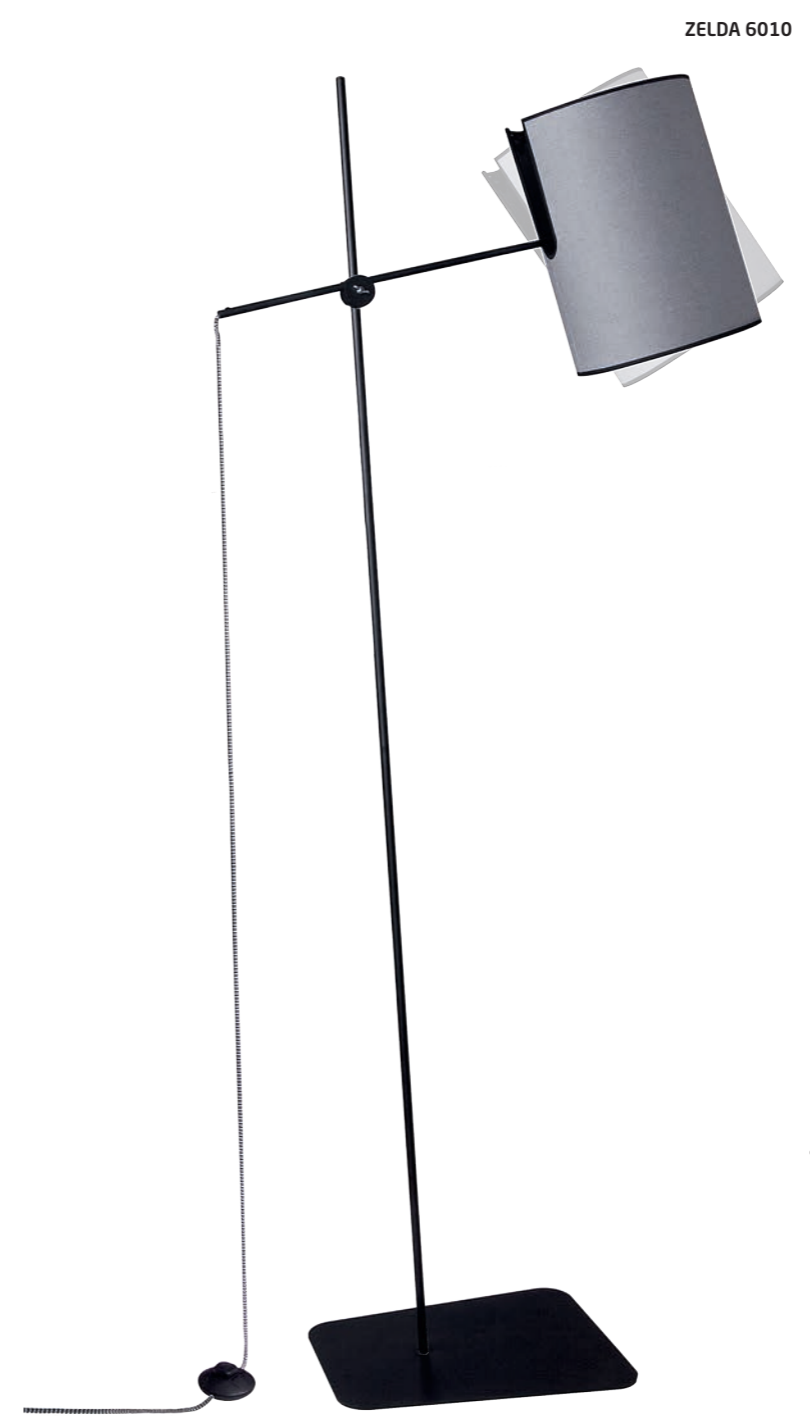

TRIFLE 7761

**TRIFLE**  
fabric, painted aluminum

- 7758
- 7761
- 1xG9, max 10W only LED

ZELDA 6010

**ZELDA**  
fabric, painted steel

- 6010
- 1xE27, max 25W only LED