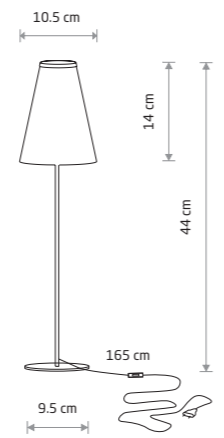

TRIFLE 7761

**TRIFLE**  
fabric, painted aluminum

- 7758
- 7761
- 1xG9, max 10W only LED

ZELDA 6010

**ZELDA**  
fabric, painted steel

- 6010
- 1xE27, max 25W only LED