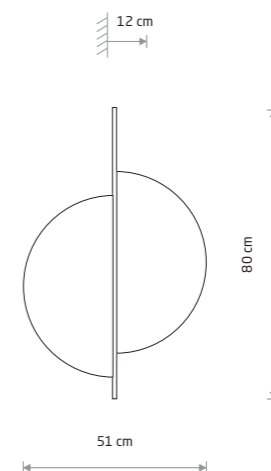

SUNSET NATURAL B 10577

SUNSET B 7655

**SUNSET B**  
plywood, painted steel

7655  
2xGX53, max 12W only LED

**SUNSET NATURAL C**  
plywood, painted steel

10578  
2xGX53, max 12W only LED

SUNSET NATURAL C 10578