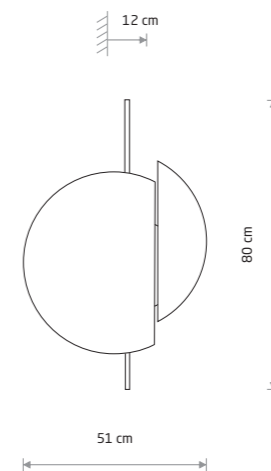

SUNSET B 7655

SUNSET A 7653

SUNSET C 7654

SUNSET C 7654

**SUNSET C**  
plywood, painted steel

7654  
2xGX53, max 12W only LED

**SUNSET NATURAL B**  
plywood, painted steel

10577  
2xGX53, max 12W only LED

SUNSET NATURAL B 10577

SUNSET B 7655

**SUNSET B**  
plywood, painted steel

7655  
2xGX53, max 12W only LED

**SUNSET NATURAL C**  
plywood, painted steel

10578  
2xGX53, max 12W only LED

SUNSET NATURAL C 10578

SUNSET A 7653

**SUNSET A**  
plywood, painted steel

7653  
2xGX53, max 12W only LED

**SUNSET NATURAL A**  
plywood, painted steel

10576  
2xGX53, max 12W only LED

SUNSET NATURAL A 10576