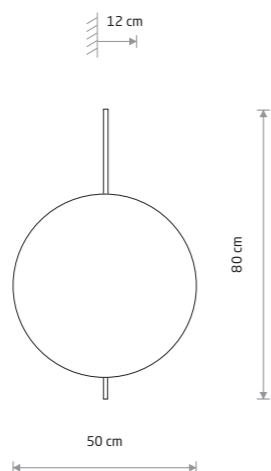

SUNSET B 7655

SUNSET A 7653

SUNSET C 7654

SUNSET C 7654

**SUNSET C**  
plywood, painted steel

7654  
2xGX53, max 12W only LED

**SUNSET NATURAL B**  
plywood, painted steel

10577  
2xGX53, max 12W only LED

SUNSET NATURAL B 10577

SUNSET B 7655

**SUNSET B**  
plywood, painted steel

7655  
2xGX53, max 12W only LED

**SUNSET NATURAL C**  
plywood, painted steel

10578  
2xGX53, max 12W only LED

SUNSET NATURAL C 10578

SUNSET A 7653

**SUNSET A**  
plywood, painted steel

7653  
2xGX53, max 12W only LED

**SUNSET NATURAL A**  
plywood, painted steel

10576  
2xGX53, max 12W only LED

SUNSET NATURAL A 10576