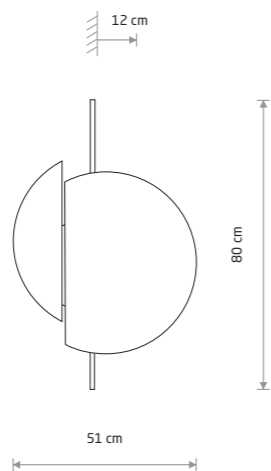

SUNSET B 7655

SUNSET A 7653

SUNSET C 7654

SUNSET C 7654

**SUNSET C**  
plywood, painted steel

7654  
2xGX53, max 12W only LED

**SUNSET NATURAL B**  
plywood, painted steel

10577  
2xGX53, max 12W only LED

SUNSET NATURAL B 10577

SUNSET B 7655

**SUNSET B**  
plywood, painted steel

7655  
2xGX53, max 12W only LED

**SUNSET NATURAL C**  
plywood, painted steel

10578  
2xGX53, max 12W only LED

SUNSET NATURAL C 10578

SUNSET A 7653

**SUNSET A**  
plywood, painted steel

7653  
2xGX53, max 12W only LED

**SUNSET NATURAL A**  
plywood, painted steel

10576  
2xGX53, max 12W only LED

SUNSET NATURAL A 10576