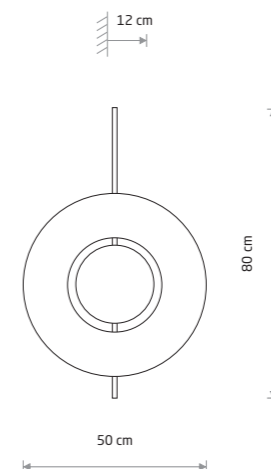

SUNSET B 7655

SUNSET A 7653

SUNSET C 7654

SUNSET C 7654

**SUNSET C**  
plywood, painted steel

7654  
2xGX53, max 12W only LED

**SUNSET NATURAL B**  
plywood, painted steel

10577  
2xGX53, max 12W only LED

SUNSET NATURAL B 10577

SUNSET B 7655

**SUNSET B**  
plywood, painted steel

7655  
2xGX53, max 12W only LED

**SUNSET NATURAL C**  
plywood, painted steel

10578  
2xGX53, max 12W only LED

SUNSET NATURAL C 10578

SUNSET A 7653

**SUNSET A**  
plywood, painted steel

7653  
2xGX53, max 12W only LED

**SUNSET NATURAL A**  
plywood, painted steel

10576  
2xGX53, max 12W only LED

SUNSET NATURAL A 10576