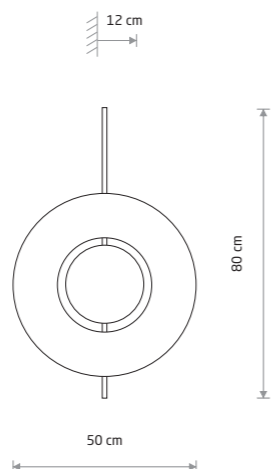

SUNSET NATURAL B 10577

SUNSET B 7655

**SUNSET B**  
plywood, painted steel

7655  
2xGX53, max 12W only LED

**SUNSET NATURAL C**  
plywood, painted steel

10578  
2xGX53, max 12W only LED

SUNSET NATURAL C 10578

SUNSET A 7653

**SUNSET A**  
plywood, painted steel

7653  
2xGX53, max 12W only LED

**SUNSET NATURAL A**  
plywood, painted steel

10576  
2xGX53, max 12W only LED

SUNSET NATURAL A 10576