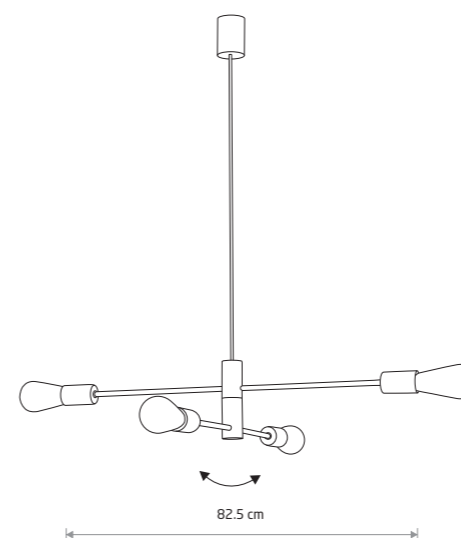

ROTOR 7936

ROTOR
painted steel

7936

4xE27, max 25W only LED

8 cm

21 cm

32 cm

ROTOR
painted steel

7933

2xE27, max 25W only LED

ROTOR 7935

max 85 cm

ROTOR
painted steel

7935

4xE27, max 25W only LED

53 cm

max 85 cm

ROTOR
painted steel

7937

6xE27, max 25W only LED