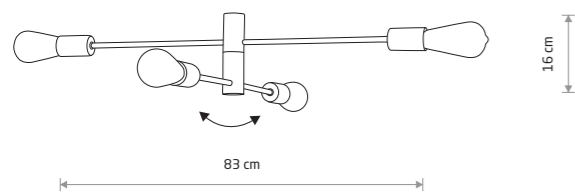

ROTOR 7936

ROTOR
painted steel

7936

4xE27, max 25W only LED

8 cm

21 cm

32 cm

ROTOR
painted steel

7933

2xE27, max 25W only LED

ROTOR 7935

max 85 cm

ROTOR
painted steel

7935

4xE27, max 25W only LED

53 cm

max 85 cm

ROTOR
painted steel

7937

6xE27, max 25W only LED