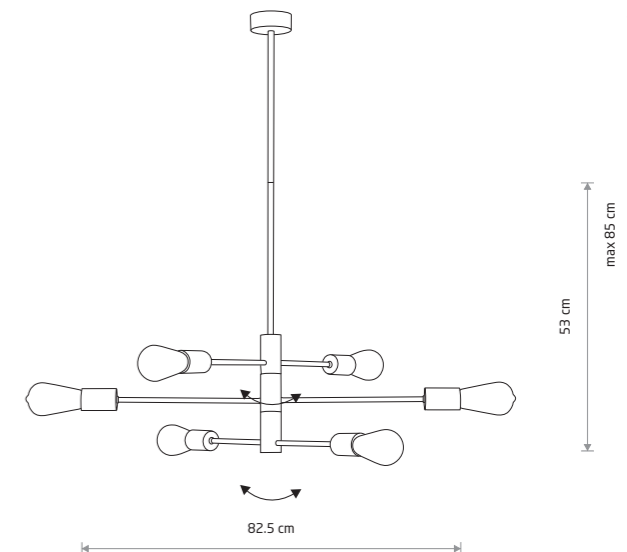

ROTOR 7936

ROTOR
painted steel

7936

4xE27, max 25W only LED

8 cm

21 cm

32 cm

ROTOR
painted steel

7933

2xE27, max 25W only LED

ROTOR 7935

max 85 cm

ROTOR
painted steel

7935

4xE27, max 25W only LED

53 cm

max 85 cm

ROTOR
painted steel

7937

6xE27, max 25W only LED