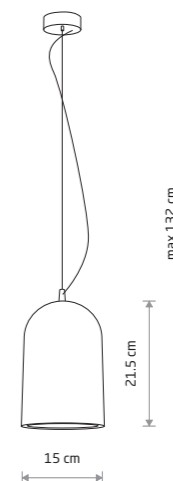

GEOMETRIC 9695

SHY 9391

SHY
concrete, painted steel

- 9391
- 1xGU10, max 10W only LED

LAVA 6855

GEOMETRIC
concrete, painted steel

- 9695
- 3xGU10, max 10W only LED

GEOMETRIC
concrete, painted steel

- 9696
- 1xGU10, max 10W only LED

VOLCANO L
concrete, painted steel, chrome

- 6852
- 1xE27, max 25W only LED

LAVA
concrete, painted steel, chrome

- 6855
- 1xE27, max 25W only LED