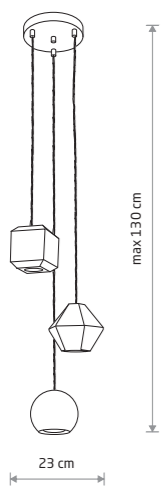

GEOMETRIC 9695

SHY 9391

SHY
concrete, painted steel

- 9391
- 1xGU10, max 10W only LED

LAVA 6855

GEOMETRIC
concrete, painted steel

- 9695
- 3xGU10, max 10W only LED

GEOMETRIC
concrete, painted steel

- 9696
- 1xGU10, max 10W only LED

VOLCANO L
concrete, painted steel, chrome

- 6852
- 1xE27, max 25W only LED

LAVA
concrete, painted steel, chrome

- 6855
- 1xE27, max 25W only LED