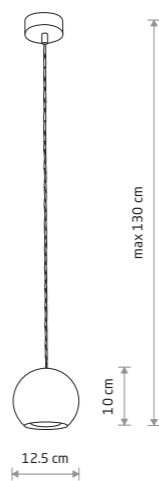

GEOMETRIC 9695

SHY 9391

SHY
concrete, painted steel

- 9391
- 1xGU10, max 10W only LED

LAVA 6855

GEOMETRIC
concrete, painted steel

- 9695
- 3xGU10, max 10W only LED

GEOMETRIC
concrete, painted steel

- 9696
- 1xGU10, max 10W only LED

VOLCANO L
concrete, painted steel, chrome

- 6852
- 1xE27, max 25W only LED

LAVA
concrete, painted steel, chrome

- 6855
- 1xE27, max 25W only LED