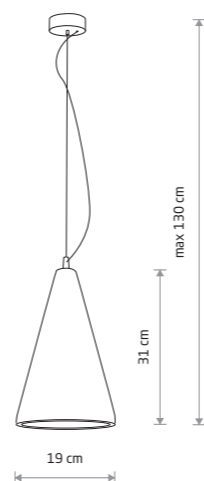

GEOMETRIC 9695

SHY 9391

SHY
concrete, painted steel

- 9391
- 1xGU10, max 10W only LED

LAVA 6855

GEOMETRIC
concrete, painted steel

- 9695
- 3xGU10, max 10W only LED

GEOMETRIC
concrete, painted steel

- 9696
- 1xGU10, max 10W only LED

VOLCANO L
concrete, painted steel, chrome

- 6852
- 1xE27, max 25W only LED

LAVA
concrete, painted steel, chrome

- 6855
- 1xE27, max 25W only LED