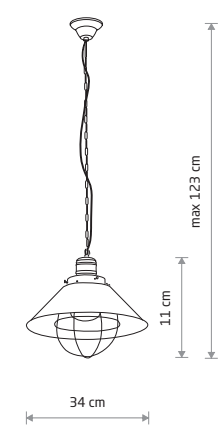

GARRET 6444

GARRET 9247

**GARRET**  
painted steel

9247

1xE27, max 25W only LED

**GARRET**  
painted steel

6442

1xE27, max 25W only LED

**GARRET M**  
painted steel

6444

1xE27, max 25W only LED

**GARRET S**  
painted steel

6443

1xE27, max 25W only LED