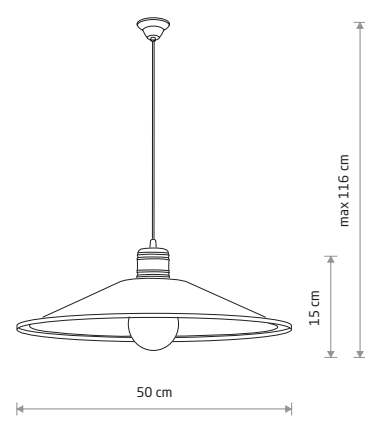

GARRET 6444

GARRET 9247

**GARRET**  
painted steel

9247

1xE27, max 25W only LED

**GARRET**  
painted steel

6442

1xE27, max 25W only LED

**GARRET M**  
painted steel

6444

1xE27, max 25W only LED

**GARRET S**  
painted steel

6443

1xE27, max 25W only LED