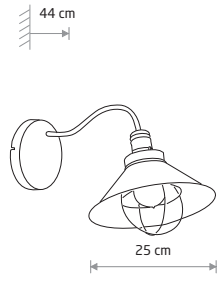

GARRET 6444

GARRET 9247

**GARRET**  
painted steel

9247

1xE27, max 25W only LED

**GARRET**  
painted steel

6442

1xE27, max 25W only LED