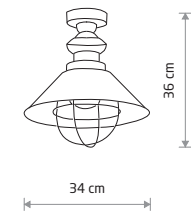

GARRET 6444

GARRET 9247

**GARRET**  
painted steel

9247

1xE27, max 25W only LED

**GARRET**  
painted steel

6442

1xE27, max 25W only LED