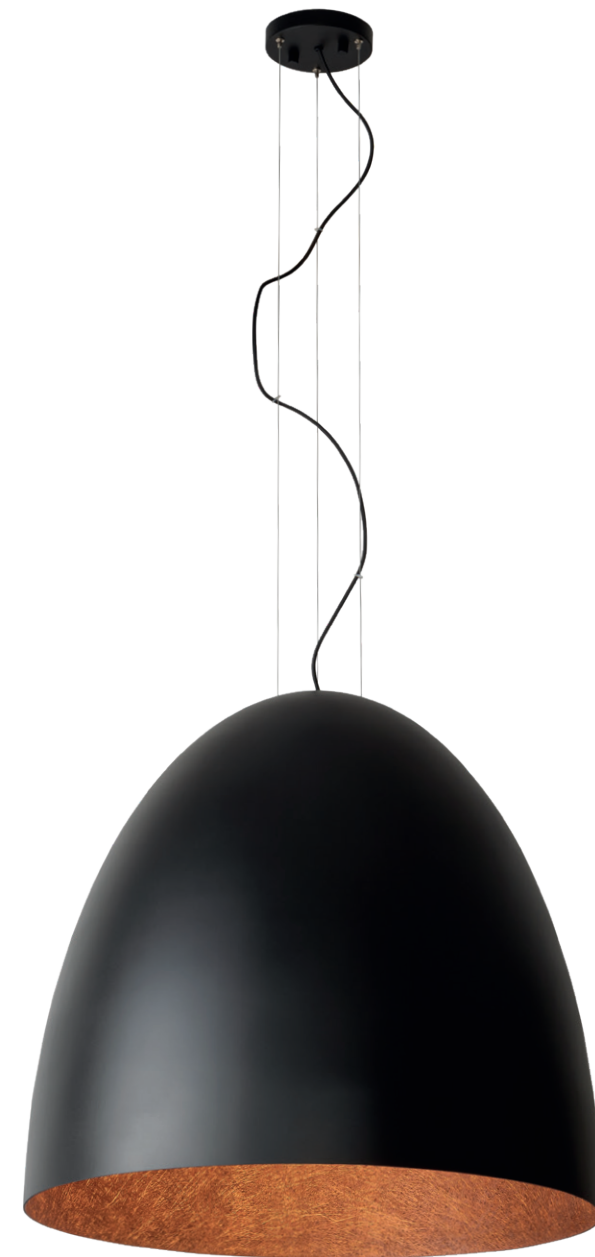

MONO 7708

EGG L 10320

CANOE 10322

CANOE 7927

EGG L 10324

EGG XL 10321

CANOE

composite, painted steel, steel

7926 7927

10326 10322

5xE27, max 25W only LED

EGG M

composite, painted steel

10318 10323

1xE27, max 25W only LED

EGG L

composite, painted steel, steel

10320 10324

5xE27, max 25W only LED

EGG XL

composite, painted steel, steel

10321 10325

7xE27, max 25W only LED