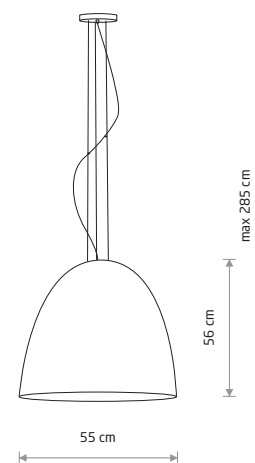

MONO 7708

EGG L 10320

CANOE 10322

CANOE 7927

EGG L 10324

EGG XL 10321

CANOE

composite, painted steel, steel

7926 7927

10326 10322

5xE27, max 25W only LED

EGG M

composite, painted steel

10318 10323

1xE27, max 25W only LED

EGG L

composite, painted steel, steel

10320 10324

5xE27, max 25W only LED

EGG XL

composite, painted steel, steel

10321 10325

7xE27, max 25W only LED