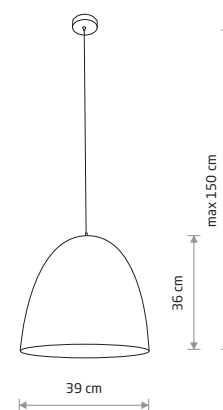

MONO 7708

EGG L 10320

CANOE 10322

CANOE 7927

EGG L 10324

EGG XL 10321

CANOE

composite, painted steel, steel

7926 7927

10326 10322

5xE27, max 25W only LED

EGG M

composite, painted steel

10318 10323

1xE27, max 25W only LED

EGG L

composite, painted steel, steel

10320 10324

5xE27, max 25W only LED

EGG XL

composite, painted steel, steel

10321 10325

7xE27, max 25W only LED