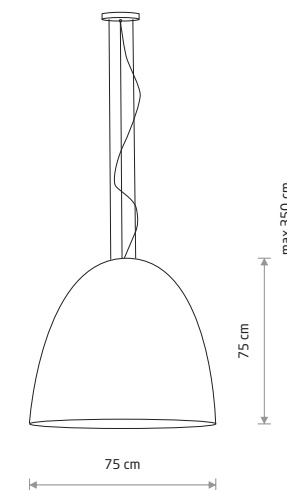

MONO 7708

EGG L 10320

CANOE 10322

CANOE 7927

EGG L 10324

EGG XL 10321

CANOE

composite, painted steel, steel

7926 7927

10326 10322

5xE27, max 25W only LED

EGG M

composite, painted steel

10318 10323

1xE27, max 25W only LED

EGG L

composite, painted steel, steel

10320 10324

5xE27, max 25W only LED

EGG XL

composite, painted steel, steel

10321 10325

7xE27, max 25W only LED