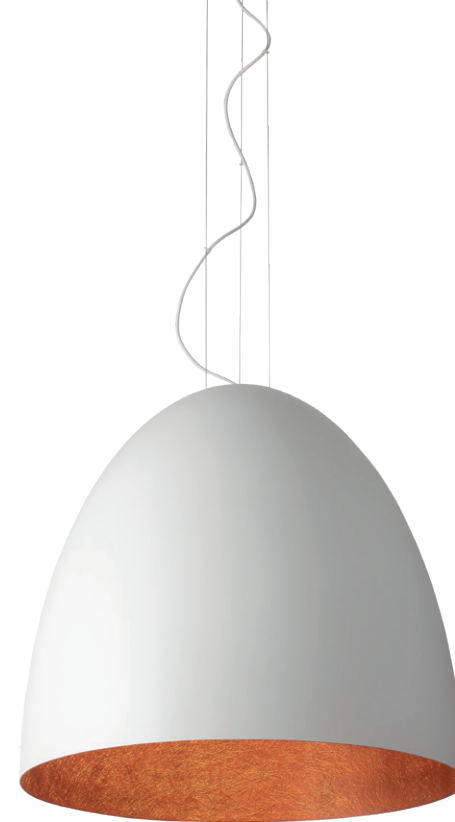

MONO 7708

EGG L 10320

CANOE 10322

CANOE 7927

EGG L 10324

EGG XL 10321

CANOE

composite, painted steel, steel

7926 7927

10326 10322

5xE27, max 25W only LED

EGG M

composite, painted steel

10318 10323

1xE27, max 25W only LED

EGG L

composite, painted steel, steel

10320 10324

5xE27, max 25W only LED

EGG XL

composite, painted steel, steel

10321 10325

7xE27, max 25W only LED