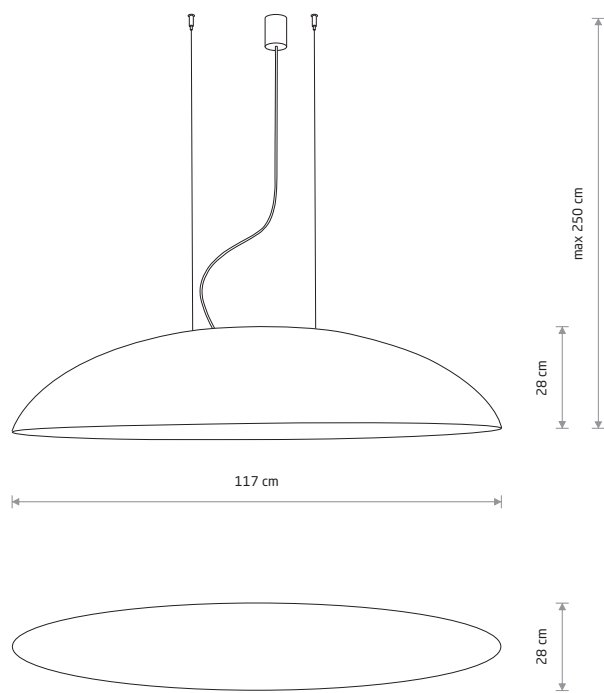

MONO 7708

EGG L 10320

CANOE 10322

CANOE 7927

EGG L 10324

EGG XL 10321

CANOE

composite, painted steel, steel

7926 7927

10326 10322

5xE27, max 25W only LED

EGG M

composite, painted steel

10318 10323

1xE27, max 25W only LED

EGG L

composite, painted steel, steel

10320 10324

5xE27, max 25W only LED

EGG XL

composite, painted steel, steel

10321 10325

7xE27, max 25W only LED