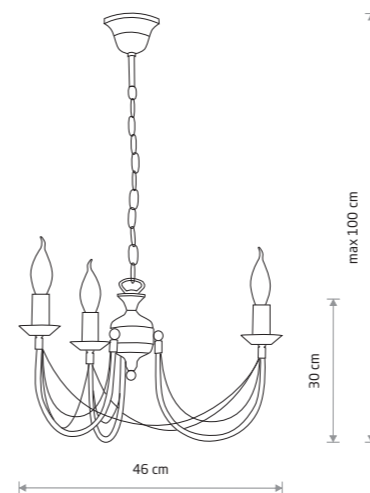

MARGARET 6330

MARGARET
painted steel

6330

5xE14, max 10W only LED

WHITE P004 RAL 9003

ARES 206

ARES
painted steel

203

2xE14, max 10W only LED

ARES
painted steel

202

1xE14, max 10W only LED

ARES
painted steel

204

3xE14, max 10W only LED

ARES
painted steel

205

5xE14, max 10W only LED

ARES
painted steel

206

10xE14, max 10W only LED

BLACK WITH A GOLDEN PATINA