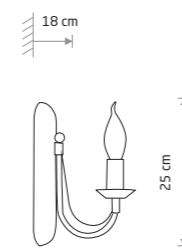

MARGARET 6330

MARGARET
painted steel

6330

5xE14, max 10W only LED

WHITE P004 RAL 9003

ARES 206

ARES
painted steel

203

2xE14, max 10W only LED

ARES
painted steel

202

1xE14, max 10W only LED

ARES
painted steel

204

3xE14, max 10W only LED

ARES
painted steel

205

5xE14, max 10W only LED

ARES
painted steel

206

10xE14, max 10W only LED

BLACK WITH A GOLDEN PATINA