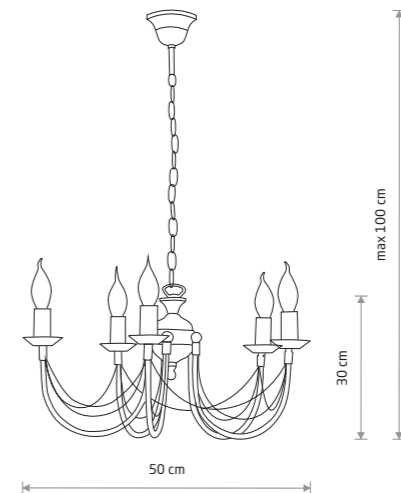

MARGARET 6330

MARGARET
painted steel

6330

5xE14, max 10W only LED

WHITE P004 RAL 9003

ARES 206

ARES
painted steel

203

2xE14, max 10W only LED

ARES
painted steel

202

1xE14, max 10W only LED

ARES
painted steel

204

3xE14, max 10W only LED

ARES
painted steel

205

5xE14, max 10W only LED

ARES
painted steel

206

10xE14, max 10W only LED

BLACK WITH A GOLDEN PATINA