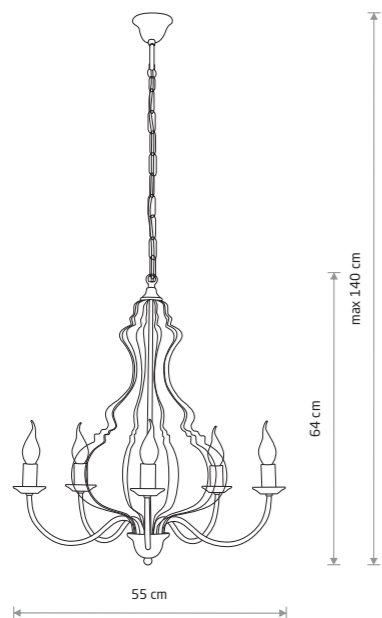

MARGARET 6330

MARGARET
painted steel

6330

5xE14, max 10W only LED

WHITE P004 RAL 9003

ARES 206

ARES
painted steel

203

2xE14, max 10W only LED

ARES
painted steel

202

1xE14, max 10W only LED

ARES
painted steel

204

3xE14, max 10W only LED

ARES
painted steel

205

5xE14, max 10W only LED

ARES
painted steel

206

10xE14, max 10W only LED

BLACK WITH A GOLDEN PATINA