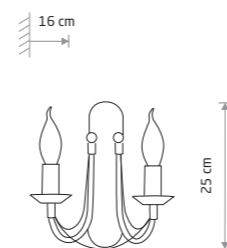

MARGARET 6330

MARGARET
painted steel

6330

5xE14, max 10W only LED

WHITE P004 RAL 9003

ARES 206

ARES
painted steel

203

2xE14, max 10W only LED

ARES
painted steel

202

1xE14, max 10W only LED

ARES
painted steel

204

3xE14, max 10W only LED

ARES
painted steel

205

5xE14, max 10W only LED

ARES
painted steel

206

10xE14, max 10W only LED

BLACK WITH A GOLDEN PATINA