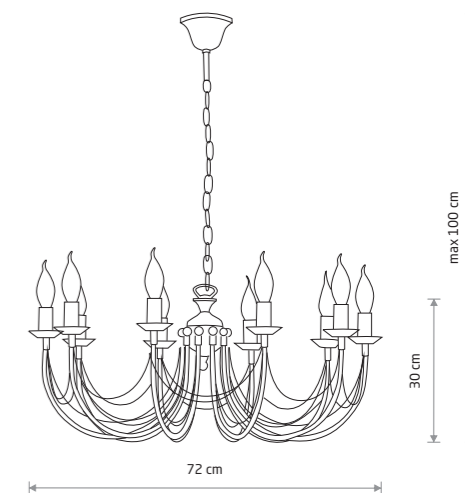

MARGARET 6330

MARGARET
painted steel

6330

5xE14, max 10W only LED

WHITE P004 RAL 9003

ARES 206

ARES
painted steel

203

2xE14, max 10W only LED

ARES
painted steel

202

1xE14, max 10W only LED

ARES
painted steel

204

3xE14, max 10W only LED

ARES
painted steel

205

5xE14, max 10W only LED

ARES
painted steel

206

10xE14, max 10W only LED

BLACK WITH A GOLDEN PATINA