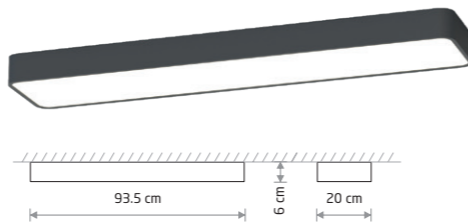

SOFT CEILING LED 90X20 7531

SOFT CEILING LED 90X20

painting aluminum, plastic PMMA

7542 7531

2xLED TUBE T8, max 16W, included