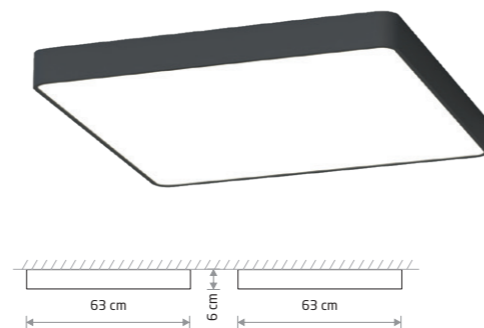

SOFT CEILING LED 60X60 7530

SOFT CEILING LED 60X60

painting aluminum, plastic PMMA

7544 7530

5xLED TUBE T8, max 11W, included

Name	Size	Power	Colour temp.	Luminous flux	Beam angle	Colour Rendering Index (CRI)	Input	Power factor	Lifetime	Material
LED TUBE T8	60 cm	11W LED	3000K	1700 lm	120°	≥80	~220-230 V, 50/60 Hz	>0,5	30000h	CLEAR GLASS
LED TUBE T8	90 cm	16W LED	3000K	2300 lm	120°	≥80	~220-230 V, 50/60 Hz	>0,5	30000h	CLEAR GLASS
LED TUBE T8	120 cm	22W LED	3000K	3200 lm	120°	≥80	~220-230 V, 50/60 Hz	>0,5	30000h	CLEAR GLASS

WHITE P004 RAL 9003 GRAPHITE P010 RAL 7016

WHITE P004 RAL 9003 GRAPHITE P010 RAL 7016