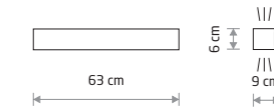

painting aluminum, plastic PMMA

7538 7526

2xLED TUBE T8, max 11W, included

SOFT WALL LED 60X6 7541

SOFT WALL LED 60X6