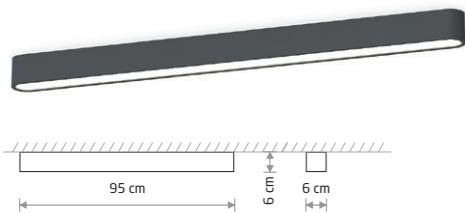

7538 7526

2xLED TUBE T8, max 11W, included

SOFT WALL LED 60X6 7541

SOFT WALL LED 60X6

painting aluminum, plastic PMMA

7541 7528

1xLED TUBE T8, max 11W, included

SOFT CEILING LED 90X6 7533