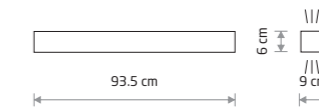

SOFT WALL LED 90X6