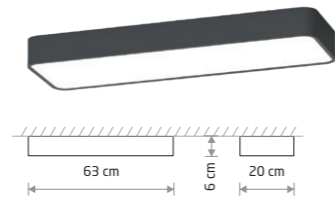

SOFT CEILING LED 60X6 7527

SOFT CEILING LED 60X6

painting aluminum, plastic PMMA

7540 7527

1xLED TUBE T8, max 11W, included

SOFT CEILING LED 60X20 7526

SOFT CEILING LED 60X20

painting aluminum, plastic PMMA