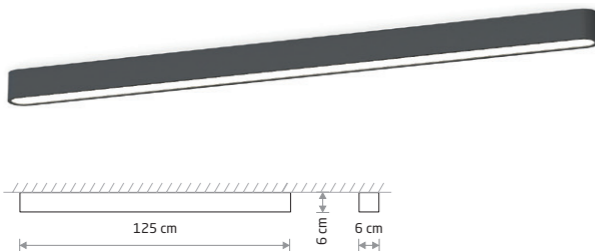

2xLED TUBE T8, max 16W, included

SOFT WALL LED 90X6 7534

SOFT WALL LED 90X6

painting aluminum, plastic PMMA

7548 7534

1xLED TUBE T8, max 16W, included

SOFT CEILING LED 120X6 7524

SOFT CEILING LED 120X6