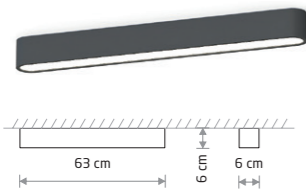

SOFT CEILING LED 60X6 7527

SOFT CEILING LED 60X6

painting aluminum, plastic PMMA

7540 7527

1xLED TUBE T8, max 11W, included

SOFT CEILING LED 60X20 7526

SOFT CEILING LED 60X20

painting aluminum, plastic PMMA