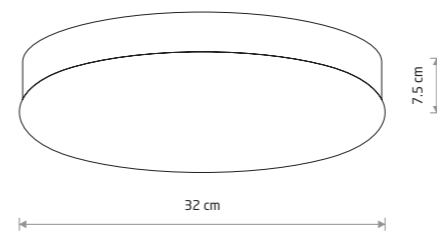

KASAI

glass, chrome plated steel

9490

2xE27, max 10W only LED

glass, brushed stainless steel

9491

2xE27, max 10W only LED

glass, painted steel

7952

2xE27, max 10W only LED

KASAI SENSOR

glass, chrome plated steel

8827

2xE27, max 10W only LED

glass, brushed stainless steel

8828

2xE27, max 10W only LED