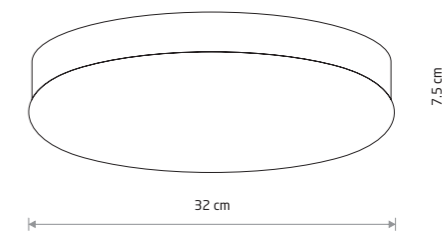

KASAI

glass, chrome plated steel

9490

2xE27, max 10W only LED

glass, brushed stainless steel

9491

2xE27, max 10W only LED

glass, painted steel

7952

2xE27, max 10W only LED

KASAI SENSOR

glass, chrome plated steel

8827

2xE27, max 10W only LED

glass, brushed stainless steel

8828

2xE27, max 10W only LED