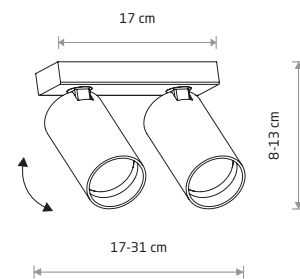

MONO

painting steel, plastic ABS

7810 7841

7774 7766

2xGU10, max 10W only LED

solid brass, painting steel, plastic ABS

7782

2xGU10, max 10W only LED