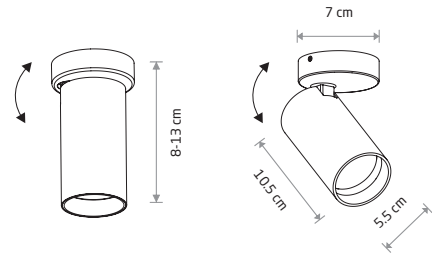

MONO 7807

MONO

painting steel, plastic ABS

7807 7838

7771 7763

1xGU10, max 10W only LED

solid brass, painting steel, plastic ABS

7778

1xGU10, max 10W only LED

MONO 7811

MONO

painting steel, plastic ABS

7811 7842

7775 7767

3xGU10, max 10W only LED

solid brass, painting steel, plastic ABS

solid brass, painting steel, plastic ABS

7782

2xGU10, max 10W only LED

MONO 7812

MONO

painting steel, plastic ABS

7812 7843

7776 7768

4xGU10, max 10W only LED

solid brass, painting steel, plastic ABS

7784

4xGU10, max 10W only LED