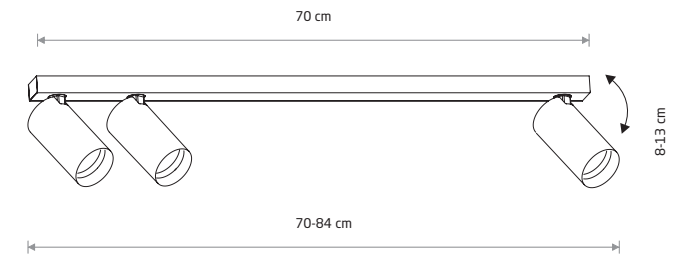

MONO 7807

MONO

painting steel, plastic ABS

7807 7838

7771 7763

1xGU10, max 10W only LED

solid brass, painting steel, plastic ABS

7778

1xGU10, max 10W only LED

MONO 7811

MONO

painting steel, plastic ABS

7811 7842

7775 7767

3xGU10, max 10W only LED

solid brass, painting steel, plastic ABS

solid brass, painting steel, plastic ABS

7782

2xGU10, max 10W only LED

MONO 7812

MONO

painting steel, plastic ABS

7812 7843

7776 7768

4xGU10, max 10W only LED

solid brass, painting steel, plastic ABS

7784

4xGU10, max 10W only LED