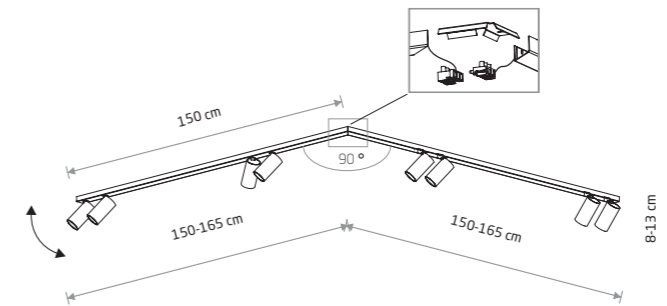

## MONO CORNER 2X150

painting steel, plastic ABS

7751 7721

7695 7700

8xGU10, max 10W only LED

solid brass, painting steel, plastic ABS

7755

8xGU10, max 10W only LED