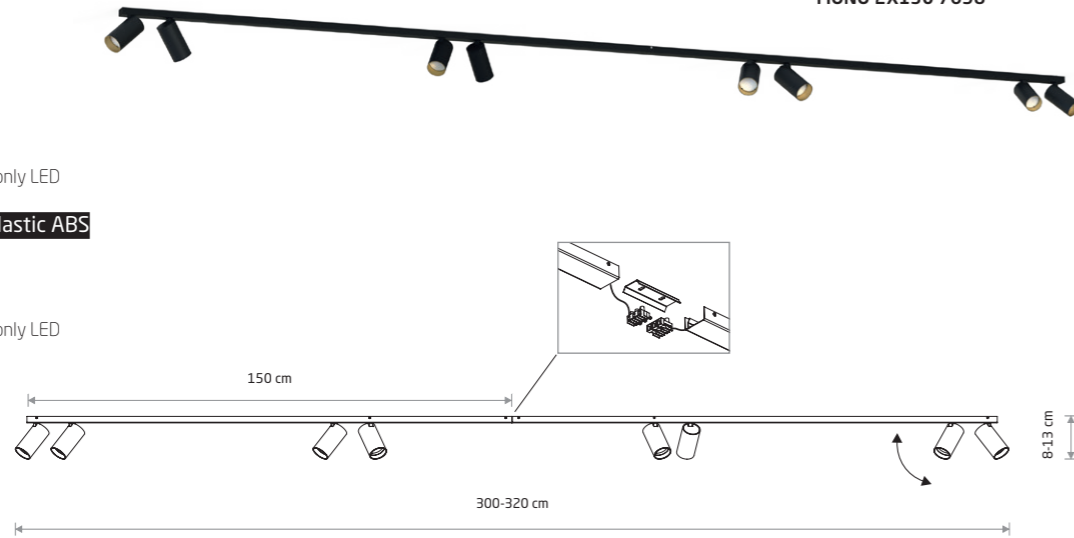

## MONO

painting steel, plastic ABS

7813 7844

7777 7770

6xGU10, max 10W only LED

solid brass, painting steel, plastic ABS

7785

6xGU10, max 10W only LED

## MONO 2X150

painting steel, plastic ABS

7750 7720

7694 7698

8xGU10, max 10W only LED

solid brass, painting steel, plastic ABS

7754

8xGU10, max 10W only LED

## MONO CORNER 2X150

painting steel, plastic ABS

7751 7721

7695 7700

8xGU10, max 10W only LED

solid brass, painting steel, plastic ABS

7755

8xGU10, max 10W only LED