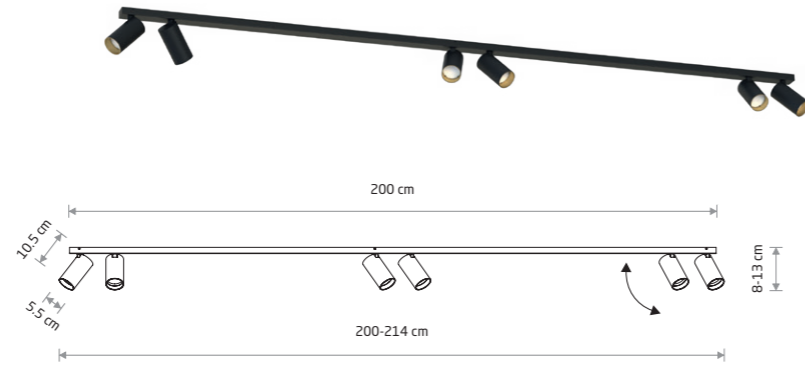

MONO

painting steel, plastic ABS

7813 7844

7777 7770

6xGU10, max 10W only LED

solid brass, painting steel, plastic ABS

7785

6xGU10, max 10W only LED

MONO 7770