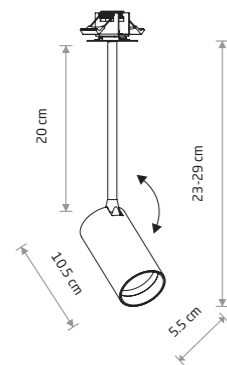

MONO SURFACE LONG S 7680

MONO SURFACE LONG 7682

**MONO SURFACE LONG S**

painting steel, plastic ABS

- 7734 7737
- 7676 7680

1xGU10, max 10W only LED

solid brass, painting steel, plastic ABS

- 7741

1xGU10, max 10W only LED

cut out  $\varnothing$  35 mm

**MONO SURFACE LONG M**

painting steel, plastic ABS

- 7735 7738
- 7677 7681

1xGU10, max 10W only LED

solid brass, painting steel, plastic ABS

- 7742

1xGU10, max 10W only LED

cut out  $\varnothing$  35 mm

**MONO SURFACE LONG**

painting steel, painting aluminum, plastic ABS

- 7736 7740
- 7678 7682

2xGU10, max 10W only LED

solid brass, painting aluminum, plastic ABS

- 7743

2xGU10, max 10W only LED

cut out 160x31 mm