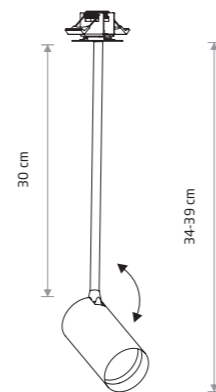

MONO SURFACE LONG S 7680

MONO SURFACE LONG 7682

**MONO SURFACE LONG S**

painting steel, plastic ABS

- 7734 7737
- 7676 7680

1xGU10, max 10W only LED

solid brass, painting steel, plastic ABS

- 7741

1xGU10, max 10W only LED

cut out  $\varnothing$  35 mm

**MONO SURFACE LONG M**

painting steel, plastic ABS

- 7735 7738
- 7677 7681

1xGU10, max 10W only LED

solid brass, painting steel, plastic ABS

- 7742

1xGU10, max 10W only LED

cut out  $\varnothing$  35 mm

**MONO SURFACE LONG**

painting steel, painting aluminum, plastic ABS

- 7736 7740
- 7678 7682

2xGU10, max 10W only LED

solid brass, painting aluminum, plastic ABS

- 7743

2xGU10, max 10W only LED

cut out 160x31 mm