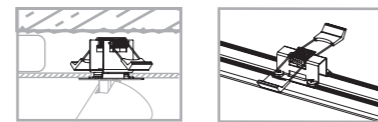

MONO SURFACE LONG S 7680

MONO SURFACE LONG 7682

**MONO SURFACE LONG S**

painting steel, plastic ABS

- 7734 7737
- 7676 7680

1xGU10, max 10W only LED

solid brass, painting steel, plastic ABS

- 7741

1xGU10, max 10W only LED

cut out  $\varnothing$  35 mm

**MONO SURFACE LONG M**

painting steel, plastic ABS

- 7735 7738
- 7677 7681

1xGU10, max 10W only LED

solid brass, painting steel, plastic ABS

- 7742

1xGU10, max 10W only LED

cut out  $\varnothing$  35 mm

**MONO SURFACE LONG**

painting steel, painting aluminum, plastic ABS

- 7736 7740
- 7678 7682

2xGU10, max 10W only LED

solid brass, painting aluminum, plastic ABS