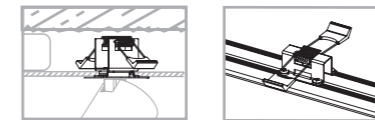

MONO SURFACE LONG S 7680

MONO SURFACE LONG 7682

**MONO SURFACE LONG S**

painting steel, plastic ABS

- 7734 7737
- 7676 7680

1xGU10, max 10W only LED

solid brass, painting steel, plastic ABS

- 7741

1xGU10, max 10W only LED

cut out  $\varnothing$  35 mm

**MONO SURFACE LONG M**

painting steel, plastic ABS

- 7735 7738
- 7677 7681

1xGU10, max 10W only LED

solid brass, painting steel, plastic ABS

- 7742

1xGU10, max 10W only LED

cut out  $\varnothing$  35 mm

**MONO SURFACE LONG**

painting steel, painting aluminum, plastic ABS

- 7736 7740
- 7678 7682

2xGU10, max 10W only LED

solid brass, painting aluminum, plastic ABS