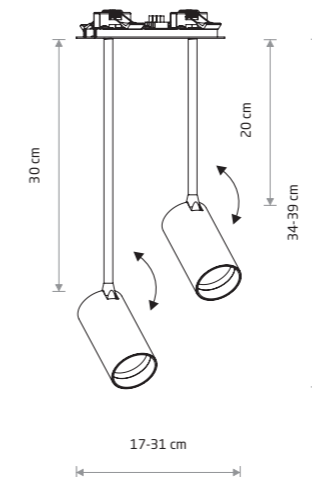

MONO SURFACE LONG S 7680

MONO SURFACE LONG 7682

**MONO SURFACE LONG S**

painting steel, plastic ABS

- 7734 7737
- 7676 7680

1xGU10, max 10W only LED

solid brass, painting steel, plastic ABS

- 7741

1xGU10, max 10W only LED

cut out  $\varnothing$  35 mm

**MONO SURFACE LONG M**

painting steel, plastic ABS

- 7735 7738
- 7677 7681

1xGU10, max 10W only LED

solid brass, painting steel, plastic ABS

- 7742

1xGU10, max 10W only LED

cut out  $\varnothing$  35 mm

**MONO SURFACE LONG**

painting steel, painting aluminum, plastic ABS

- 7736 7740
- 7678 7682

2xGU10, max 10W only LED

solid brass, painting aluminum, plastic ABS

- 7743

2xGU10, max 10W only LED

cut out 160x31 mm