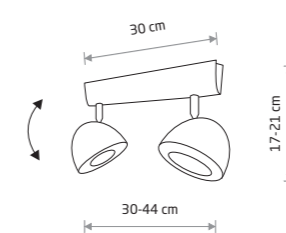

VESPA
painted steel, chrome

- 9593 8840
- 2xGU10 ES111, max 15W only LED