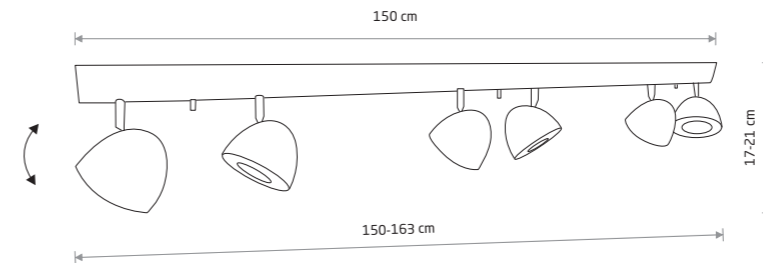

CROSS 9596

VESPA 9592

**CROSS**  
painted steel, chrome

- 9600
- 5xGU10 ES111, max 15W only LED

**VESPA**  
painted steel, chrome

- 9595 8842
- 6xGU10 ES111, max 15W only LED

**CROSS**  
painted steel, chrome

- 9598
- 1xGU10 ES111, max 15W only LED

**CROSS**  
painted steel, chrome

- 9597
- 2xGU10 ES111, max 15W only LED

**CROSS**  
painted steel, chrome

- 9596
- 3xGU10 ES111, max 15W only LED

**VESPA**  
painted steel, chrome

- 9594 8838
- 1xGU10 ES111, max 15W only LED

**VESPA**  
painted steel, chrome

- 9593 8840
- 2xGU10 ES111, max 15W only LED

**VESPA**  
painted steel, chrome

- 9592 8841
- 3xGU10 ES111, max 15W only LED