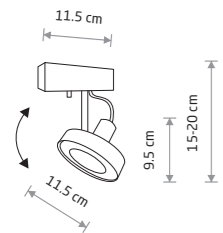

CROSS 9596

VESPA 9592

**CROSS**  
painted steel, chrome

- 9600
- 5xGU10 ES111, max 15W only LED

**VESPA**  
painted steel, chrome

- 9595 8842
- 6xGU10 ES111, max 15W only LED

**CROSS**  
painted steel, chrome

- 9598
- 1xGU10 ES111, max 15W only LED

**CROSS**  
painted steel, chrome

- 9597
- 2xGU10 ES111, max 15W only LED

**CROSS**  
painted steel, chrome

- 9596
- 3xGU10 ES111, max 15W only LED

**VESPA**  
painted steel, chrome

- 9594 8838
- 1xGU10 ES111, max 15W only LED

**VESPA**  
painted steel, chrome

- 9593 8840
- 2xGU10 ES111, max 15W only LED

**VESPA**  
painted steel, chrome

- 9592 8841
- 3xGU10 ES111, max 15W only LED