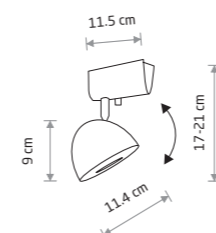

- 9598
- 1xGU10 ES111, max 15W only LED

**CROSS**  
painted steel, chrome

- 9597
- 2xGU10 ES111, max 15W only LED

**CROSS**  
painted steel, chrome

- 9596
- 3xGU10 ES111, max 15W only LED

**VESPA**  
painted steel, chrome