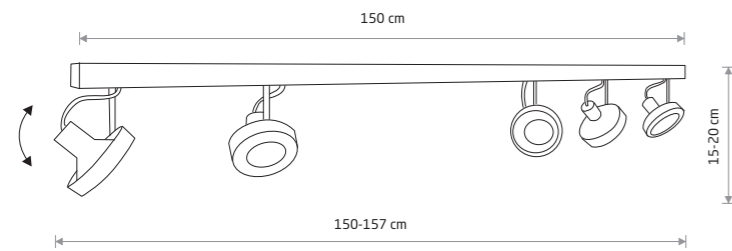

CROSS 9596

VESPA 9592

**CROSS**  
painted steel, chrome

- 9600
- 5xGU10 ES111, max 15W only LED

**VESPA**  
painted steel, chrome

- 9595 8842
- 6xGU10 ES111, max 15W only LED

**CROSS**  
painted steel, chrome

- 9598
- 1xGU10 ES111, max 15W only LED

**CROSS**  
painted steel, chrome

- 9597
- 2xGU10 ES111, max 15W only LED

**CROSS**  
painted steel, chrome

- 9596
- 3xGU10 ES111, max 15W only LED

**VESPA**  
painted steel, chrome

- 9594 8838
- 1xGU10 ES111, max 15W only LED

**VESPA**  
painted steel, chrome

- 9593 8840
- 2xGU10 ES111, max 15W only LED

**VESPA**  
painted steel, chrome

- 9592 8841
- 3xGU10 ES111, max 15W only LED