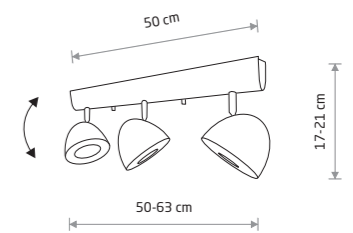

VESPA
painted steel, chrome

- 9592 8841
- 3xGU10 ES111, max 15W only LED