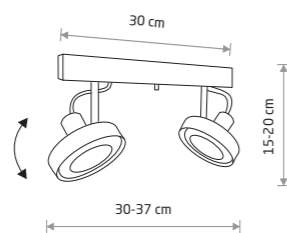

CROSS 9596

VESPA 9592

**CROSS**  
painted steel, chrome

- 9600
- 5xGU10 ES111, max 15W only LED

**VESPA**  
painted steel, chrome

- 9595 8842
- 6xGU10 ES111, max 15W only LED

**CROSS**  
painted steel, chrome

- 9598
- 1xGU10 ES111, max 15W only LED

**CROSS**  
painted steel, chrome

- 9597
- 2xGU10 ES111, max 15W only LED

**CROSS**  
painted steel, chrome

- 9596
- 3xGU10 ES111, max 15W only LED

**VESPA**  
painted steel, chrome

- 9594 8838
- 1xGU10 ES111, max 15W only LED

**VESPA**  
painted steel, chrome

- 9593 8840
- 2xGU10 ES111, max 15W only LED

**VESPA**  
painted steel, chrome

- 9592 8841
- 3xGU10 ES111, max 15W only LED