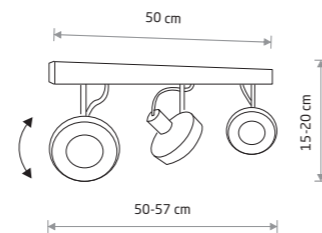

CROSS 9596

VESPA 9592

**CROSS**  
painted steel, chrome

- 9600
- 5xGU10 ES111, max 15W only LED

**VESPA**  
painted steel, chrome

- 9595 8842
- 6xGU10 ES111, max 15W only LED

**CROSS**  
painted steel, chrome

- 9598
- 1xGU10 ES111, max 15W only LED

**CROSS**  
painted steel, chrome

- 9597
- 2xGU10 ES111, max 15W only LED

**CROSS**  
painted steel, chrome

- 9596
- 3xGU10 ES111, max 15W only LED

**VESPA**  
painted steel, chrome