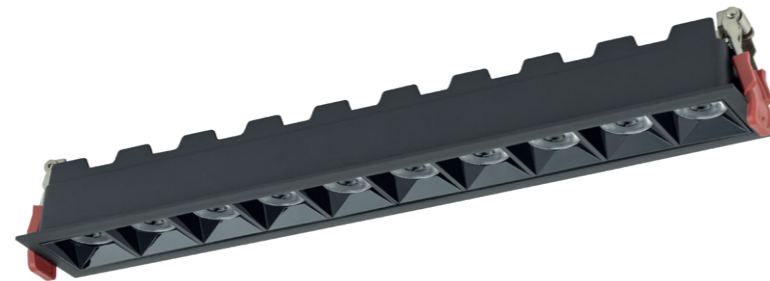

MIDI LED RECESSED
10064

MIDI LED RECESSED

■ painted aluminum

■ 10061 3000K ■ 10064 4000K

✓ cut out 85×85 mm

MIDI LED RECESSED
10062

MIDI LED RECESSED
10063

MIDI LED RECESSED

■ painted aluminum

■ 10062 3000K ■ 10065 4000K

✓ cut out 200×45 mm

MIDI LED RECESSED

■ painted aluminum

■ 10063 3000K ■ 10066 4000K

✓ cut out 390×45 mm

Item No.	Power	Colour temp.	Luminous flux	Beam angle	Colour Rendering Index (CRI)	Input	Safety type	Power factor	Ingress protection	Lifetime
10061	16W LED	3000K	1400 lm	36°	>90	~220-230 V, 50/60 Hz	☐	>0.5	IP20	30000h
10064	16W LED	4000K	1400 lm	36°	>90	~220-230 V, 50/60 Hz	☐	>0.5	IP20	30000h
10062	20W LED	3000K	1800 lm	36°	>90	~220-230 V, 50/60 Hz	☐	>0.5	IP20	30000h
10065	20W LED	4000K	1800 lm	36°	>90	~220-230 V, 50/60 Hz	☐	>0.5	IP20	30000h
10063	40W LED	3000K	3300 lm	36°	>90	~220-230 V, 50/60 Hz	☐	>0.9	IP20	30000h
10066	40W LED	4000K	3300 lm	36°	>90	~220-230 V, 50/60 Hz	☐	>0.9	IP20	30000h