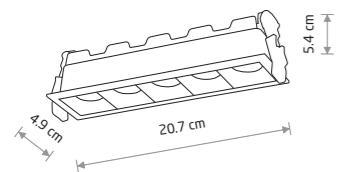

MIDI LED RECESSED
10064

MIDI LED RECESSED

■ painted aluminum

■ 10061 3000K ■ 10064 4000K

✓ cut out 85×85 mm

MIDI LED RECESSED
10062

MIDI LED RECESSED
10063

MIDI LED RECESSED

■ painted aluminum

■ 10062 3000K ■ 10065 4000K

✓ cut out 200×45 mm

MIDI LED RECESSED

■ painted aluminum

■ 10063 3000K ■ 10066 4000K

✓ cut out 390×45 mm

Item No.	Power	Colour temp.	Luminous flux	Beam angle	Colour Rendering Index (CRI)	Input	Safety type	Power factor	Ingress protection	Lifetime
10061	16W LED	3000K	1400 lm	36°	>90	~220-230 V, 50/60 Hz	☐	>0.5	IP20	30000h
10064	16W LED	4000K	1400 lm	36°	>90	~220-230 V, 50/60 Hz	☐	>0.5	IP20	30000h
10062	20W LED	3000K	1800 lm	36°	>90	~220-230 V, 50/60 Hz	☐	>0.5	IP20	30000h
10065	20W LED	4000K	1800 lm	36°	>90	~220-230 V, 50/60 Hz	☐	>0.5	IP20	30000h
10063	40W LED	3000K	3300 lm	36°	>90	~220-230 V, 50/60 Hz	☐	>0.9	IP20	30000h
10066	40W LED	4000K	3300 lm	36°	>90	~220-230 V, 50/60 Hz	☐	>0.9	IP20	30000h