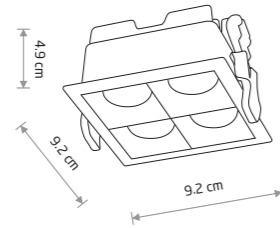

MIDI LED RECESSED

■ painted aluminum

■ 10061 3000K ■ 10064 4000K

✓ cut out 85×85 mm

MIDI LED RECESSED

■ painted aluminum

■ 10062 3000K ■ 10065 4000K

✓ cut out 200×45 mm

MIDI LED RECESSED

■ painted aluminum

■ 10063 3000K ■ 10066 4000K

✓ cut out 390×45 mm

Item No.	Power	Colour temp.	Luminous flux	Beam angle	Colour Rendering Index (CRI)	Input	Safety type	Power factor	Ingress protection	Lifetime
10061	16W LED	3000K	1400 lm	36°	>90	~220-230 V, 50/60 Hz	☐	>0.5	IP20	30000h
10064	16W LED	4000K	1400 lm	36°	>90	~220-230 V, 50/60 Hz	☐	>0.5	IP20	30000h
10062	20W LED	3000K	1800 lm	36°	>90	~220-230 V, 50/60 Hz	☐	>0.5	IP20	30000h
10065	20W LED	4000K	1800 lm	36°	>90	~220-230 V, 50/60 Hz	☐	>0.5	IP20	30000h
10063	40W LED	3000K	3300 lm	36°	>90	~220-230 V, 50/60 Hz	☐	>0.9	IP20	30000h
10066	40W LED	4000K	3300 lm	36°	>90	~220-230 V, 50/60 Hz	☐	>0.9	IP20	30000h

■ BLACK