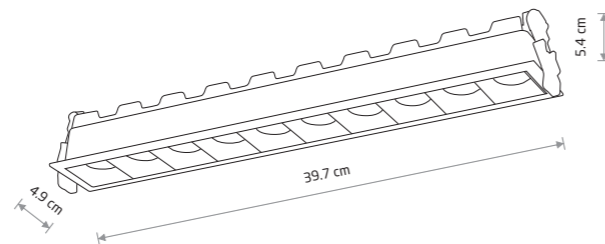

MIDI LED RECESSED
10064

MIDI LED RECESSED

■ painted aluminum

■ 10061 3000K ■ 10064 4000K

✓ cut out 85×85 mm

MIDI LED RECESSED
10062

MIDI LED RECESSED
10063

MIDI LED RECESSED

■ painted aluminum

■ 10062 3000K ■ 10065 4000K

✓ cut out 200×45 mm

MIDI LED RECESSED

■ painted aluminum

■ 10063 3000K ■ 10066 4000K

✓ cut out 390×45 mm

Item No.	Power	Colour temp.	Luminous flux	Beam angle	Colour Rendering Index (CRI)	Input	Safety type	Power factor	Ingress protection	Lifetime
10061	16W LED	3000K	1400 lm	36°	>90	~220-230 V, 50/60 Hz	☐	>0.5	IP20	30000h
10064	16W LED	4000K	1400 lm	36°	>90	~220-230 V, 50/60 Hz	☐	>0.5	IP20	30000h
10062	20W LED	3000K	1800 lm	36°	>90	~220-230 V, 50/60 Hz	☐	>0.5	IP20	30000h
10065	20W LED	4000K	1800 lm	36°	>90	~220-230 V, 50/60 Hz	☐	>0.5	IP20	30000h
10063	40W LED	3000K	3300 lm	36°	>90	~220-230 V, 50/60 Hz	☐	>0.9	IP20	30000h
10066	40W LED	4000K	3300 lm	36°	>90	~220-230 V, 50/60 Hz	☐	>0.9	IP20	30000h