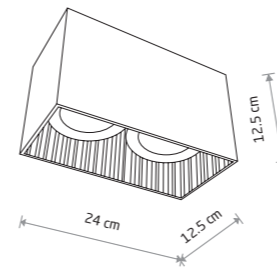

PAG 9386

PAG
painted aluminum

☐ 9387 ■ 9386

☑ 2xGU10, max 10W only LED

GROOVE 9383

GROOVE 9316

GROOVE
painted aluminum

☐ 9383 ■ 9316