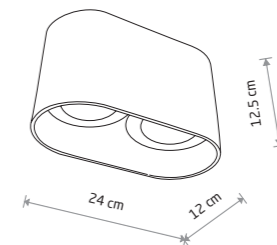

OVAL
painted aluminum

☐ 9241   ■ 9240

☑ 2xGU10 ES111, max 15W only LED