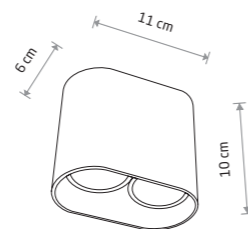

☐ 7793 ■ 7792

☑ 1xGU10 ES111, max 15W only LED

GAP 9385

GAP 9384

GAP
painted aluminum

☐ 9385 ■ 9384

☑ 2xGU10, max 10W only LED

PAG 9387

PAG 9386

PAG
painted aluminum

☐ 9387 ■ 9386

☑ 2xGU10, max 10W only LED

GROOVE 9383

GROOVE 9316

GROOVE
painted aluminum

☐ 9383 ■ 9316