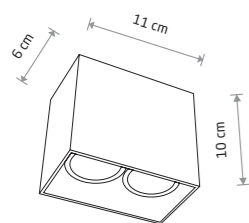

☐ 7793 ■ 7792

☑ 1xGU10 ES111, max 15W only LED

GAP 9385

GAP 9384

GAP
painted aluminum

☐ 9385 ■ 9384

☑ 2xGU10, max 10W only LED

PAG 9387