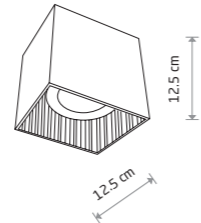

COBBLE 7791

COBBLE 7790

COBBLE
painted aluminum

☐ 7791 ■ 7790

☑ 1xGU10 ES111, max 15 only LED

GROOVE 7793

GROOVE 7792

GROOVE
painted aluminum