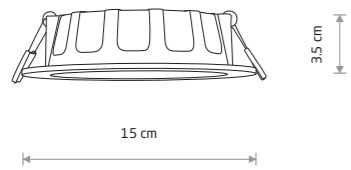

CL KOS LED 8W

plastic

8782 3000K 8781 4000K

cut out ø 100 mm

CL KOS LED 10W

plastic

8780 3000K 8778 4000K

cut out ø 125 mm

CL KOS LED 16W

plastic

8777 3000K 8776 4000K

cut out ø 150 mm

CL KOS LED 24W

plastic

8775 3000K 8774 4000K

cut out ø 200 mm