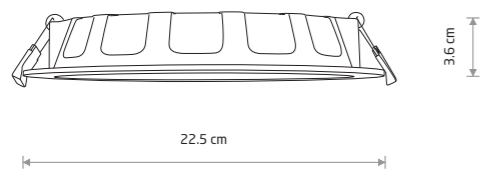

CL KOS LED 8W

plastic

8782 3000K 8781 4000K

cut out ø 100 mm

CL KOS LED 10W

plastic

8780 3000K 8778 4000K

cut out ø 125 mm

CL KOS LED 16W

plastic

8777 3000K 8776 4000K

cut out ø 150 mm

CL KOS LED 24W

plastic

8775 3000K 8774 4000K

cut out ø 200 mm