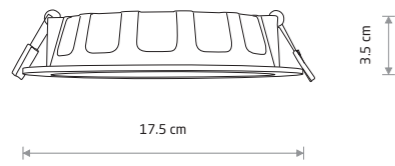

CL KOS LED 8W

plastic

8782 3000K 8781 4000K

cut out ø 100 mm

CL KOS LED 10W

plastic

8780 3000K 8778 4000K

cut out ø 125 mm

CL KOS LED 16W

plastic

8777 3000K 8776 4000K

cut out ø 150 mm

CL KOS LED 24W

plastic

8775 3000K 8774 4000K

cut out ø 200 mm