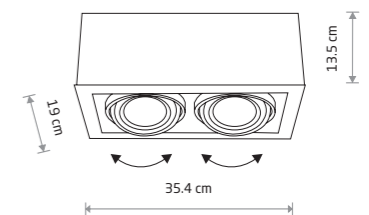

2xGU10 ES111, max 15W only LED

cut out 230x120 mm

BOX ES111 9495

**BOX ES111**

plywood, painting steel

- 9495 9497

1xGU10 ES111, max 15W only LED

BOX ES111 9470