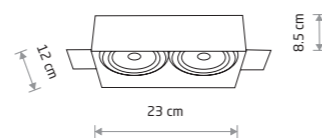

cut out 165x165 mm

DOWNLIGHT ES111 9570

**DOWNLIGHT ES111**

painting steel

- 9570 9574

2xGU10 ES111, max 15W only LED

cut out 320x165 mm

MOD PLUS 9404