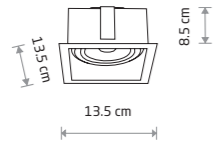

MOD 9412

**MOD**

painting steel

- 9417 9413

1xGU10 ES111, max 15W only LED

cut out 120x120 mm

**MOD**

painting steel

- 9416 9412

2xGU10 ES111, max 15W only LED

cut out 230x120 mm

DOWNLIGHT ES111 9575

**DOWNLIGHT ES111**

painting steel

- 9571 9575

1xGU10 ES111, max 15W only LED

cut out 165x165 mm

DOWNLIGHT ES111 9570

**DOWNLIGHT ES111**

painting steel

- 9570 9574

2xGU10 ES111, max 15W only LED

cut out 320x165 mm

MOD PLUS 9404