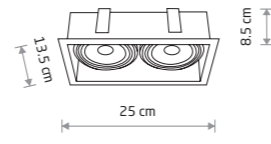

MOD 9412

**MOD**

painting steel

- 9417 9413

1xGU10 ES111, max 15W only LED

cut out 120x120 mm

**MOD**

painting steel

- 9416 9412

2xGU10 ES111, max 15W only LED

cut out 230x120 mm

DOWNLIGHT ES111 9575

**DOWNLIGHT ES111**

painting steel

- 9571 9575

1xGU10 ES111, max 15W only LED

cut out 165x165 mm

DOWNLIGHT ES111 9570

**DOWNLIGHT ES111**

painting steel

- 9570 9574

2xGU10 ES111, max 15W only LED

cut out 320x165 mm

MOD PLUS 9404