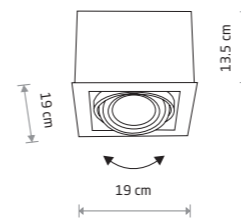

cut out 165x165 mm

DOWNLIGHT ES111 9570

**DOWNLIGHT ES111**

painting steel

- 9570 9574

2xGU10 ES111, max 15W only LED

cut out 320x165 mm

MOD PLUS 9404

**MOD PLUS**

painting steel

- 9404 9408

1xGU10 ES111, max 15W only LED

cut out 120x120 mm

**MOD PLUS**

painting steel

- 9403 9407

2xGU10 ES111, max 15W only LED

cut out 230x120 mm

BOX ES111 9495

**BOX ES111**

plywood, painting steel

- 9495 9497

1xGU10 ES111, max 15W only LED

BOX ES111 9470