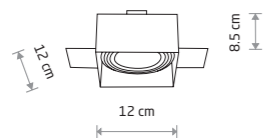

- 9416 9412

2xGU10 ES111, max 15W only LED

cut out 230x120 mm

DOWNLIGHT ES111 9575

**DOWNLIGHT ES111**

painting steel

- 9571 9575

1xGU10 ES111, max 15W only LED

cut out 165x165 mm

DOWNLIGHT ES111 9570

**DOWNLIGHT ES111**

painting steel

- 9570 9574

2xGU10 ES111, max 15W only LED

cut out 320x165 mm

MOD PLUS 9404