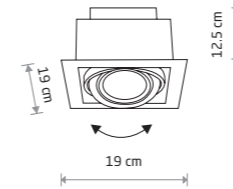

MOD 9412

**MOD**

painting steel

- 9417 9413

1xGU10 ES111, max 15W only LED

cut out 120x120 mm

**MOD**

painting steel

- 9416 9412

2xGU10 ES111, max 15W only LED

cut out 230x120 mm

DOWNLIGHT ES111 9575

**DOWNLIGHT ES111**

painting steel

- 9571 9575

1xGU10 ES111, max 15W only LED

cut out 165x165 mm

DOWNLIGHT ES111 9570

**DOWNLIGHT ES111**

painting steel

- 9570 9574

2xGU10 ES111, max 15W only LED

cut out 320x165 mm

MOD PLUS 9404