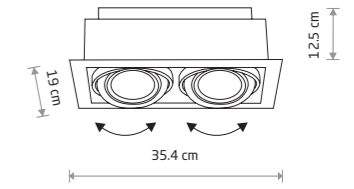

DOWNLIGHT ES111 9570

DOWNLIGHT ES111

painting steel

- 9570 9574

2xGU10 ES111, max 15W only LED

cut out 320x165 mm