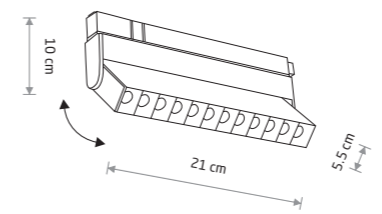

■ 10145 3000K ■ 10646 4000K

Item No.	Power	Colour temp.	Luminous flux	Beam angle	Colour Rendering Index (CRI)	Voltage DC	Safety type	Ingress protection	Lifetime
10151	15W LED	3000K	1300 lm	30°	>90	48V	⚡	IP20	30000h
10645	15W LED	4000K	1400 lm	30°	>90	48V	⚡	IP20	30000h

Item No.	Power	Colour temp.	Luminous flux	Beam angle	Colour Rendering Index (CRI)	Voltage DC	Safety type	Ingress protection	Lifetime
10145	9W LED	3000K	800 lm	30°	>90	48V	⚡	IP20	30000h
10646	9W LED	4000K	880 lm	30°	>90	48V	⚡	IP20	30000h

■ BLACK

■ BLACK