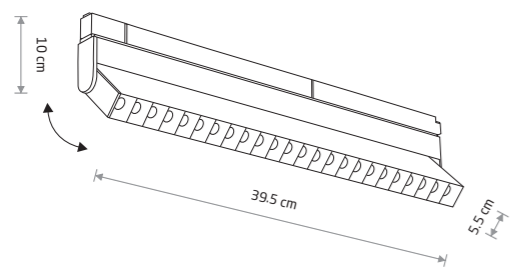

■ 10151 3000K ■ 10645 4000K