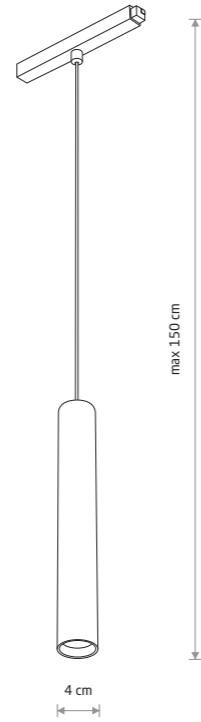

LVM RECESSED TRACK 2M
10157

LVM FOCUS OUT LED 9W
10145

LVM FOCUS OUT LED 15W
10151

LVM ROLLER LED 9W
10146

LVM ROLLER LED 9W
10652

LVM ROLLER LED 9W

■ painted aluminum, plastic

■ 10146 3000K ■ 10652 4000K

LVM ROLLER LED 9W
10146

Item No.	Power	Colour temp.	Luminous flux	Beam angle	Colour Rendering Index (CRI)	Voltage DC	Safety type	Ingress protection	Lifetime
10146	9W LED	3000K	620 lm	36°	>90	48V	⚡	IP20	30000h
10652	9W LED	4000K	680 lm	36°	>90	48V	⚡	IP20	30000h